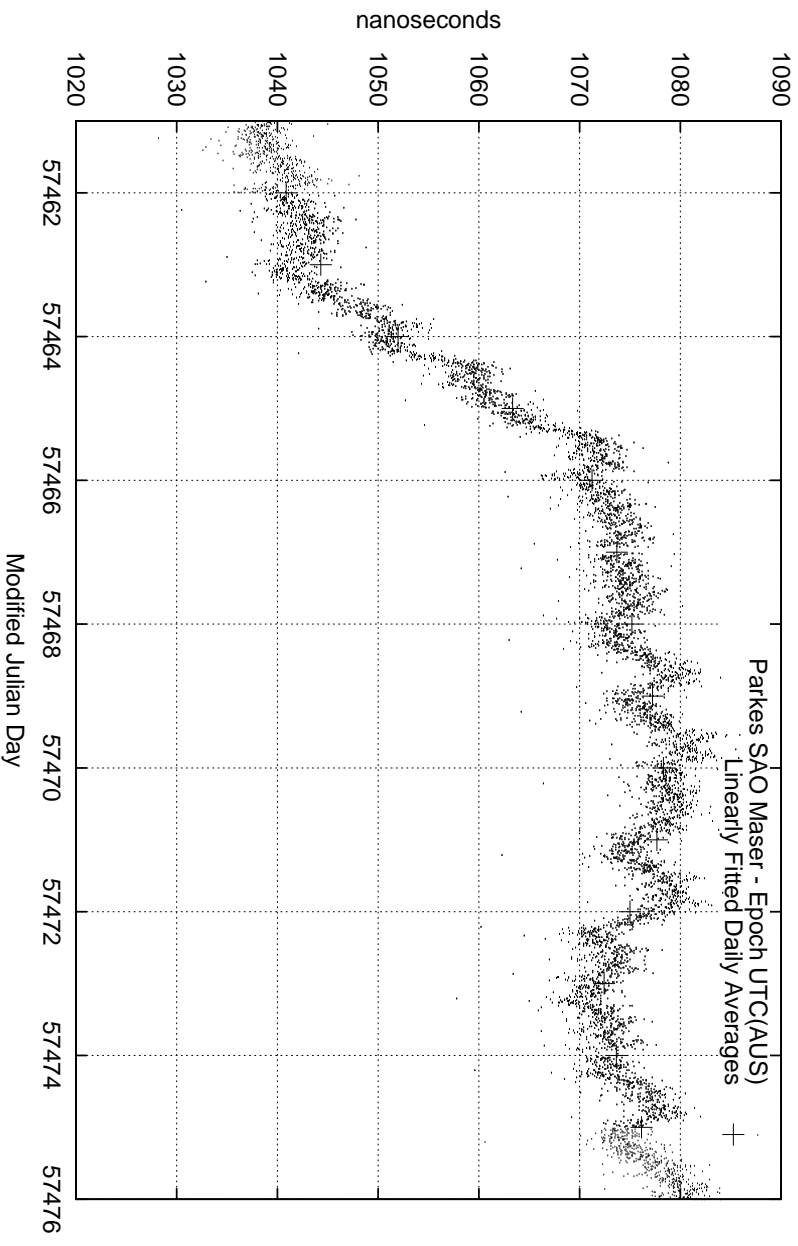

GPS Common-View Time-Transfer between ATNF Parkes and NMI Sydney

GPS Common-View Frequency Transfer between ATNF Parkes and NMI Sydney