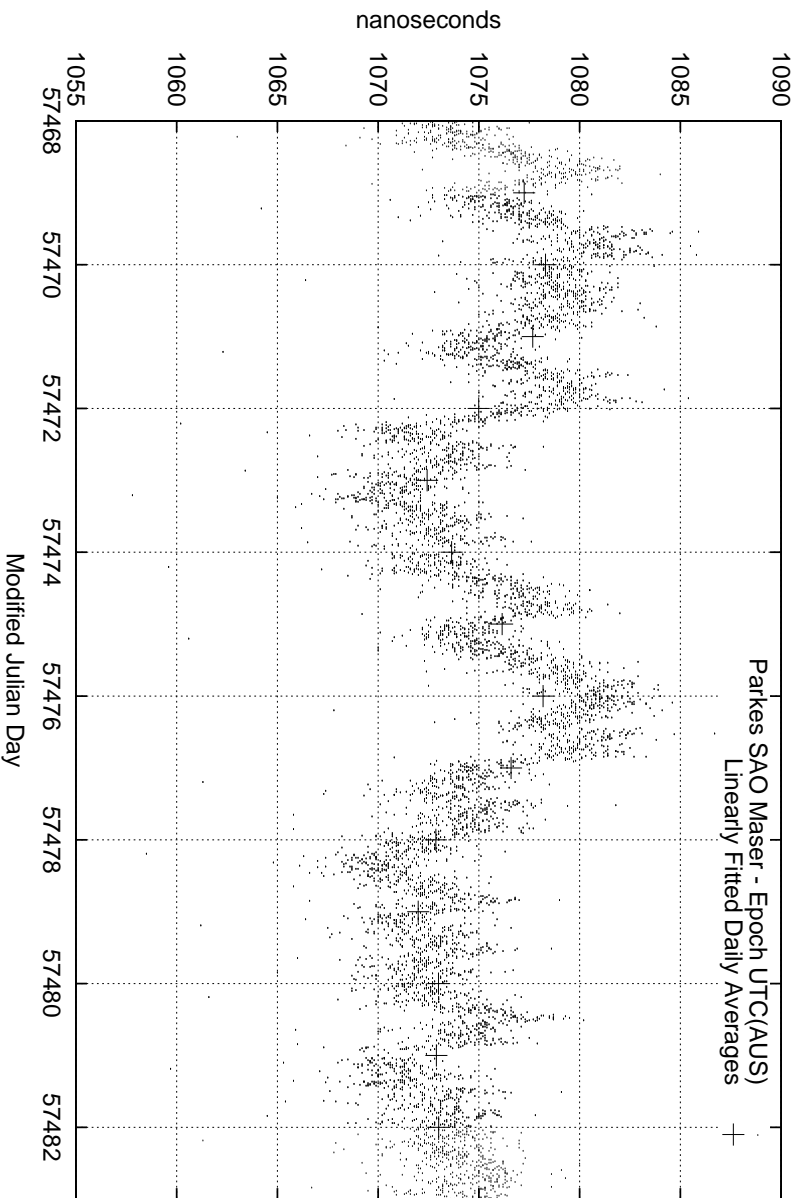

GPS Common-View Time-Transfer between ATNF Parkes and NMI Sydney

GPS Common-View Frequency Transfer between ATNF Parkes and NMI Sydney