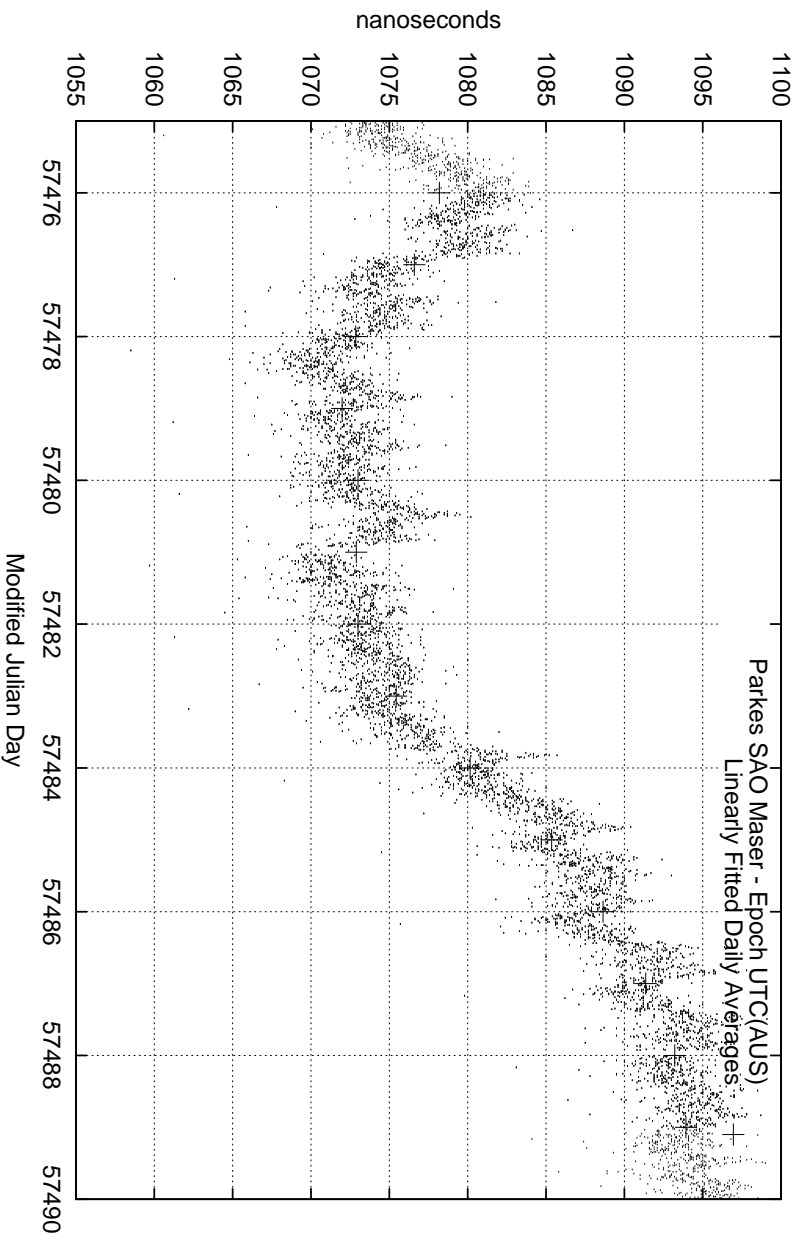

GPS Common-View Time-Transfer between ATNF Parkes and NMI Sydney

Tue Apr 12 22:26:13 2016

GPS Common-View Frequency Transfer between ATNF Parkes and NMI Sydney

Tue Apr 12 22:26:13 2016