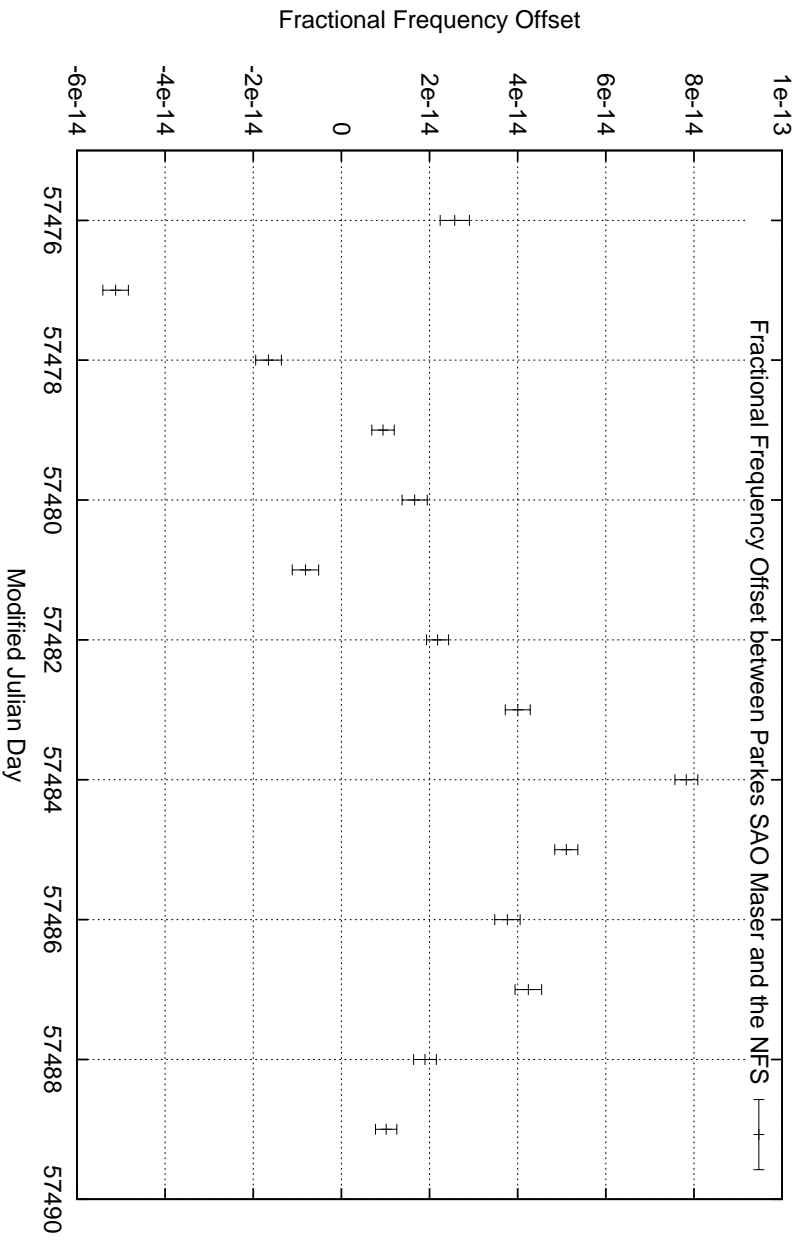

GPS Common-View Time-Transfer between ATNF Parkes and NMI Sydney

Tue Apr 12 22:26:13 2016

GPS Common-View Frequency Transfer between ATNF Parkes and NMI Sydney

Tue Apr 12 22:26:13 2016