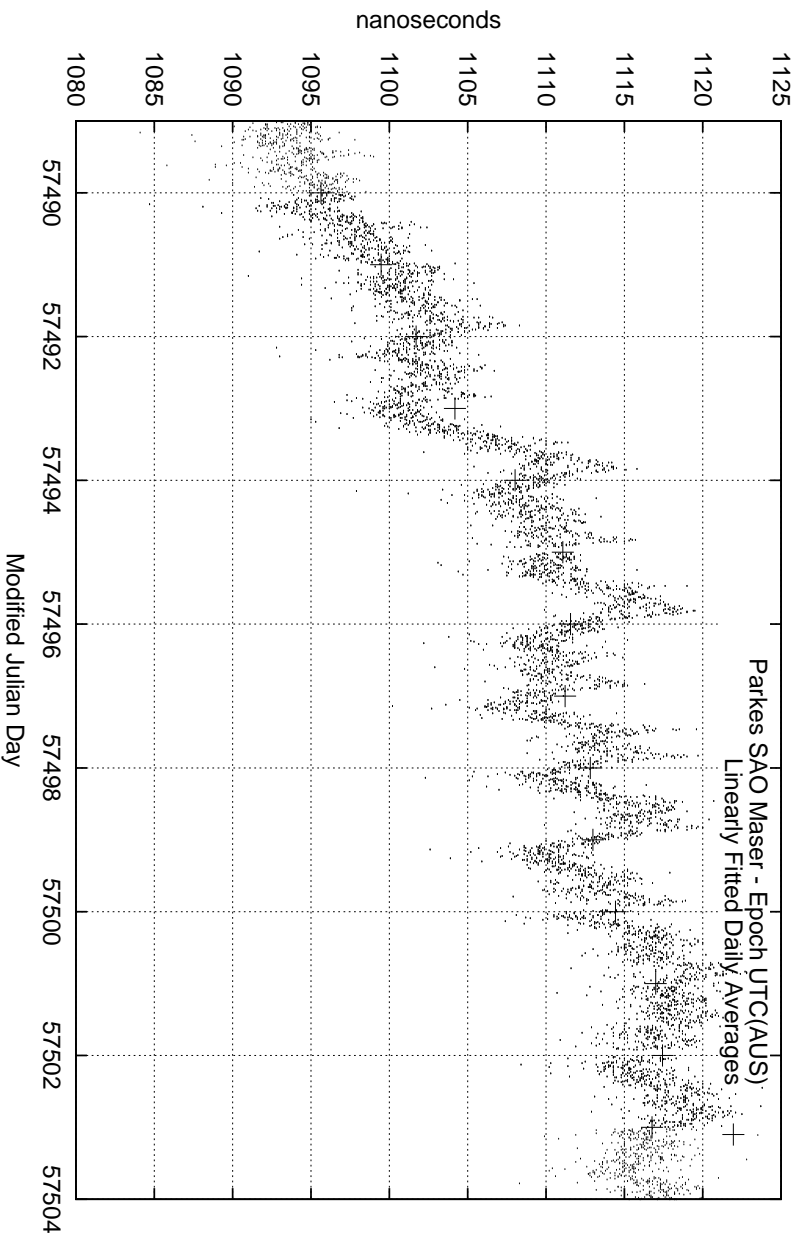

GPS Common-View Time-Transfer between ATNF Parkes and NMI Sydney

GPS Common-View Frequency Transfer between ATNF Parkes and NMI Sydney