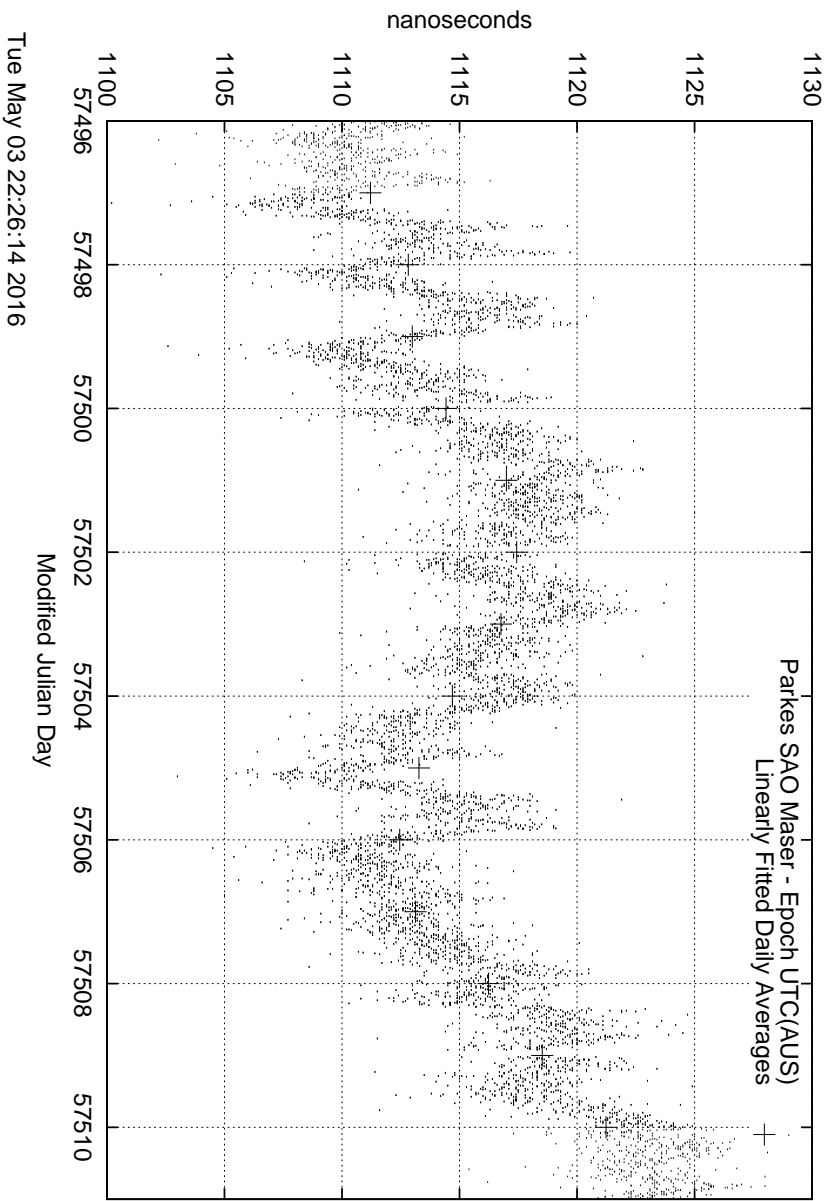

GPS Common-View Time-Transfer between ATNF Parkes and NMI Sydney

GPS Common-View Frequency Transfer between ATNF Parkes and NMI Sydney