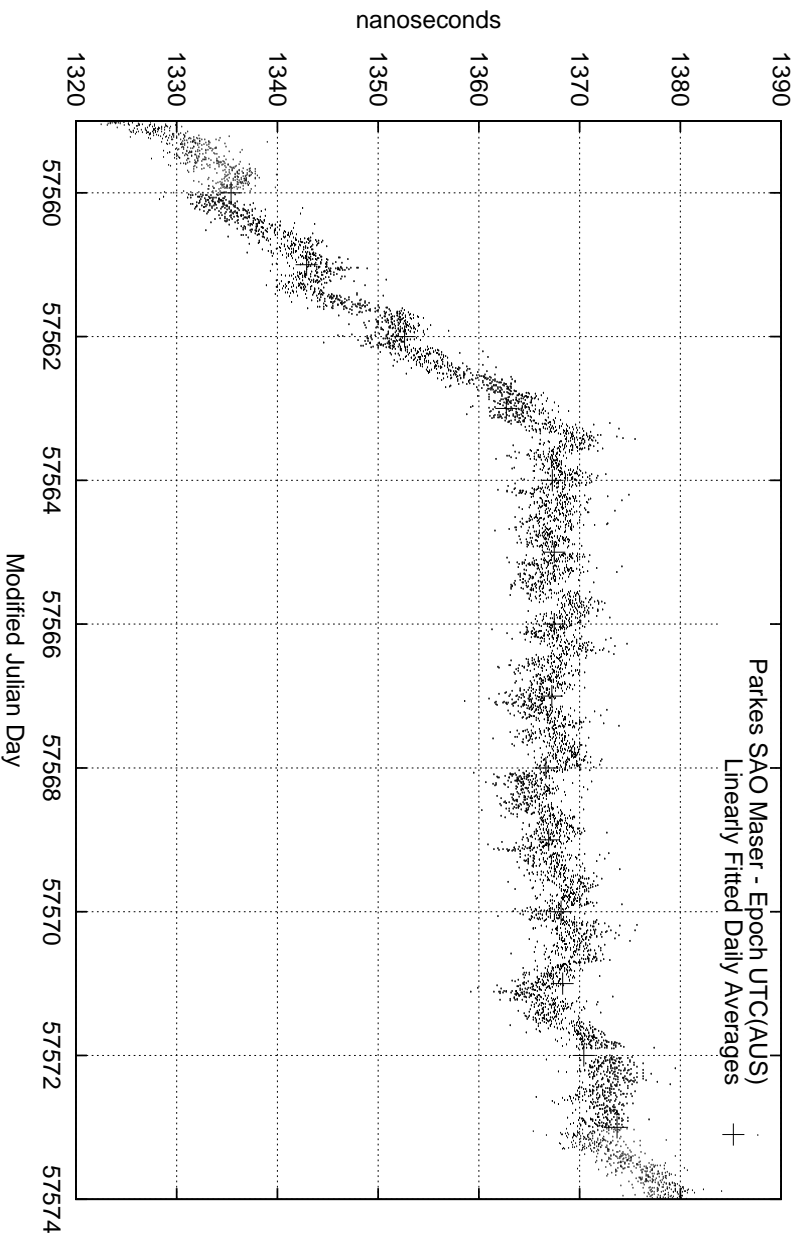

GPS Common-View Time-Transfer between ATNF Parkes and NMI Sydney

GPS Common-View Frequency Transfer between ATNF Parkes and NMI Sydney