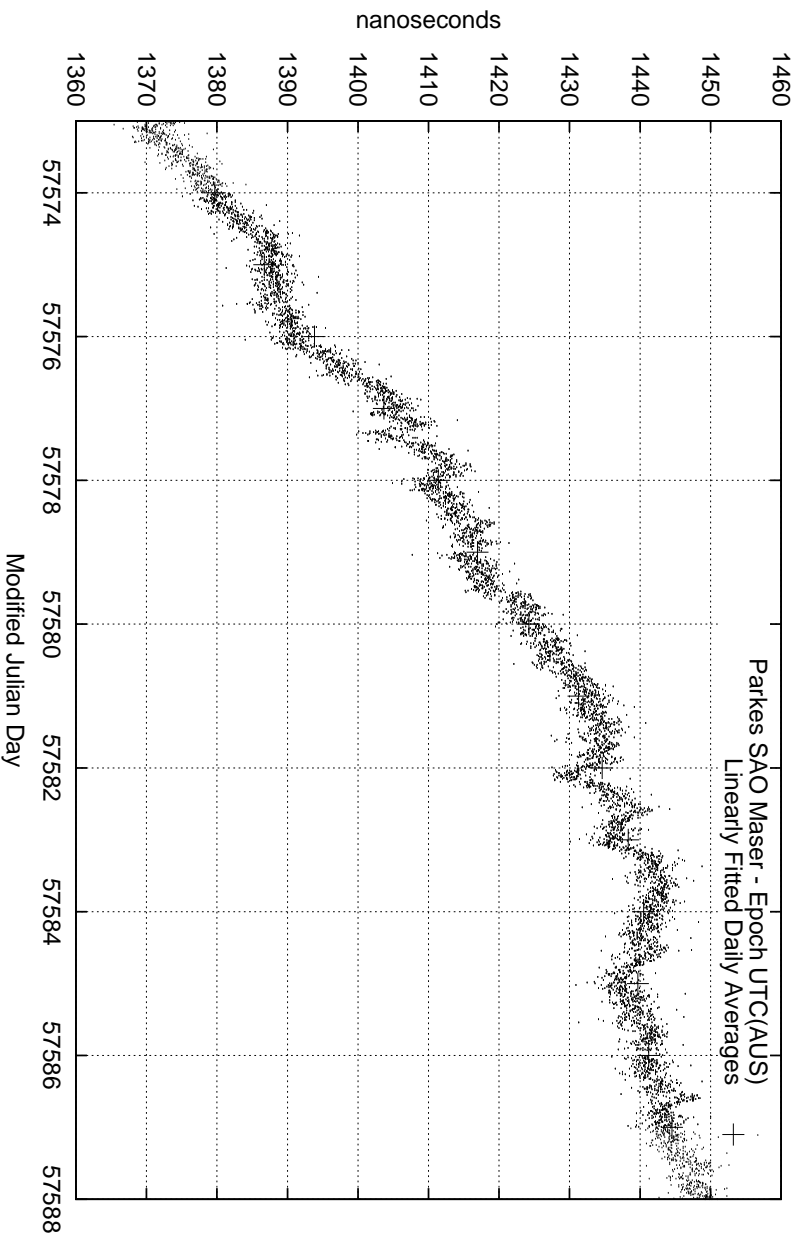

GPS Common-View Time-Transfer between ATNF Parkes and NMI Sydney

Tue Jul 19 22:26:13 2016

GPS Common-View Frequency Transfer between ATNF Parkes and NMI Sydney

Tue Jul 19 22:26:13 2016