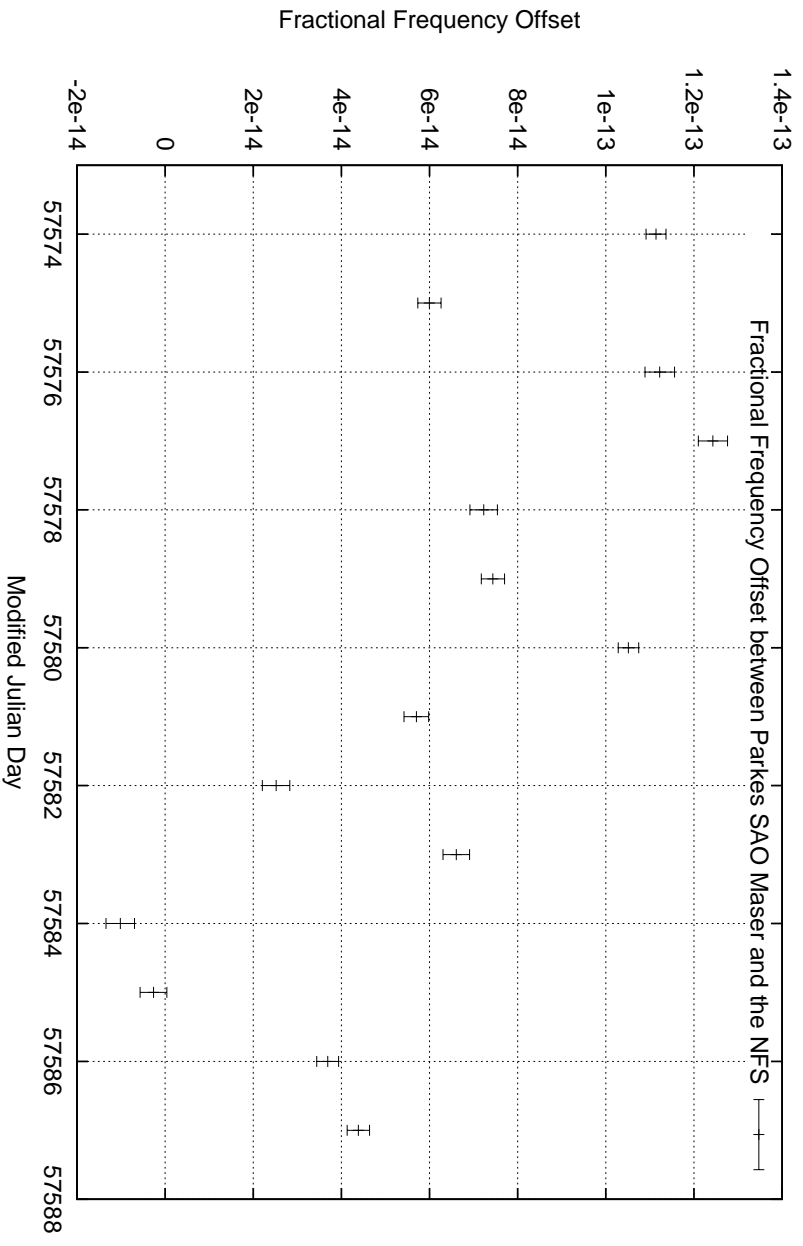

GPS Common-View Time-Transfer between ATNF Parkes and NMI Sydney

Tue Jul 19 22:26:13 2016

GPS Common-View Frequency Transfer between ATNF Parkes and NMI Sydney

Tue Jul 19 22:26:13 2016