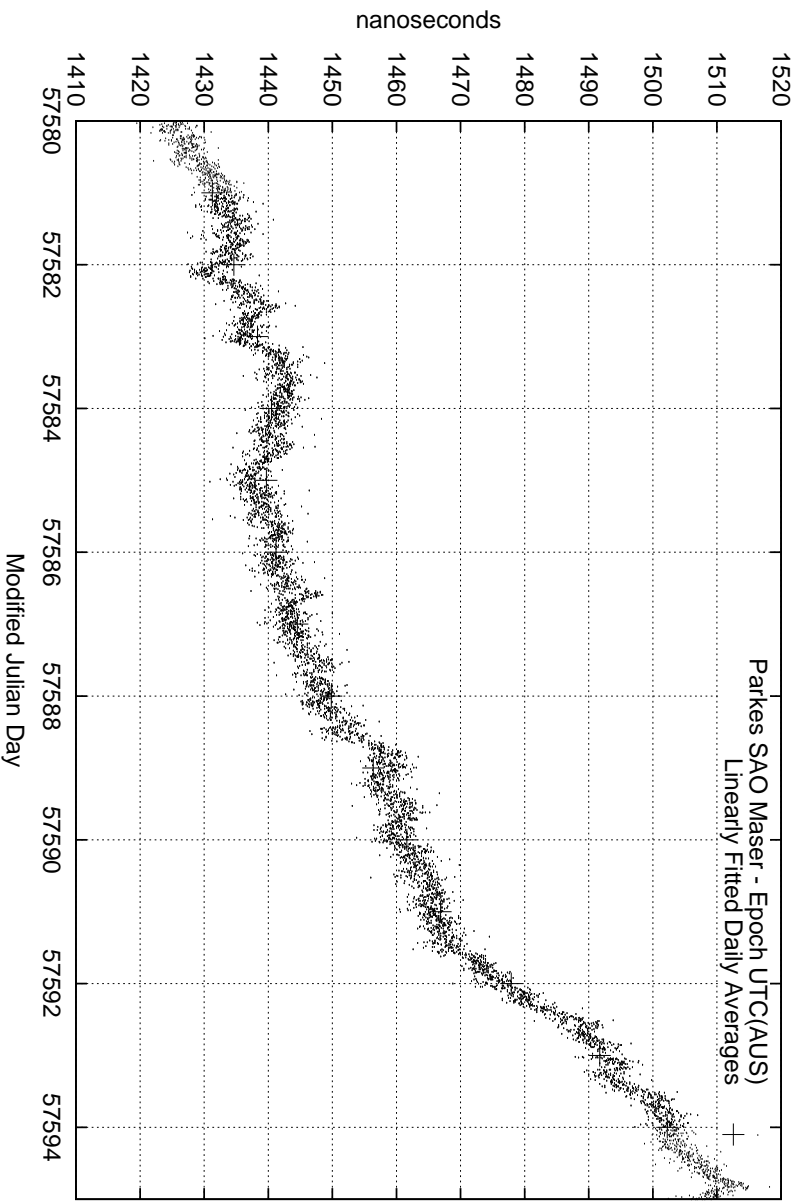

GPS Common-View Time-Transfer between ATNF Parkes and NMI Sydney

GPS Common-View Frequency Transfer between ATNF Parkes and NMI Sydney

Tue Jul 26 22:26:14 2016

Modified Julian Day