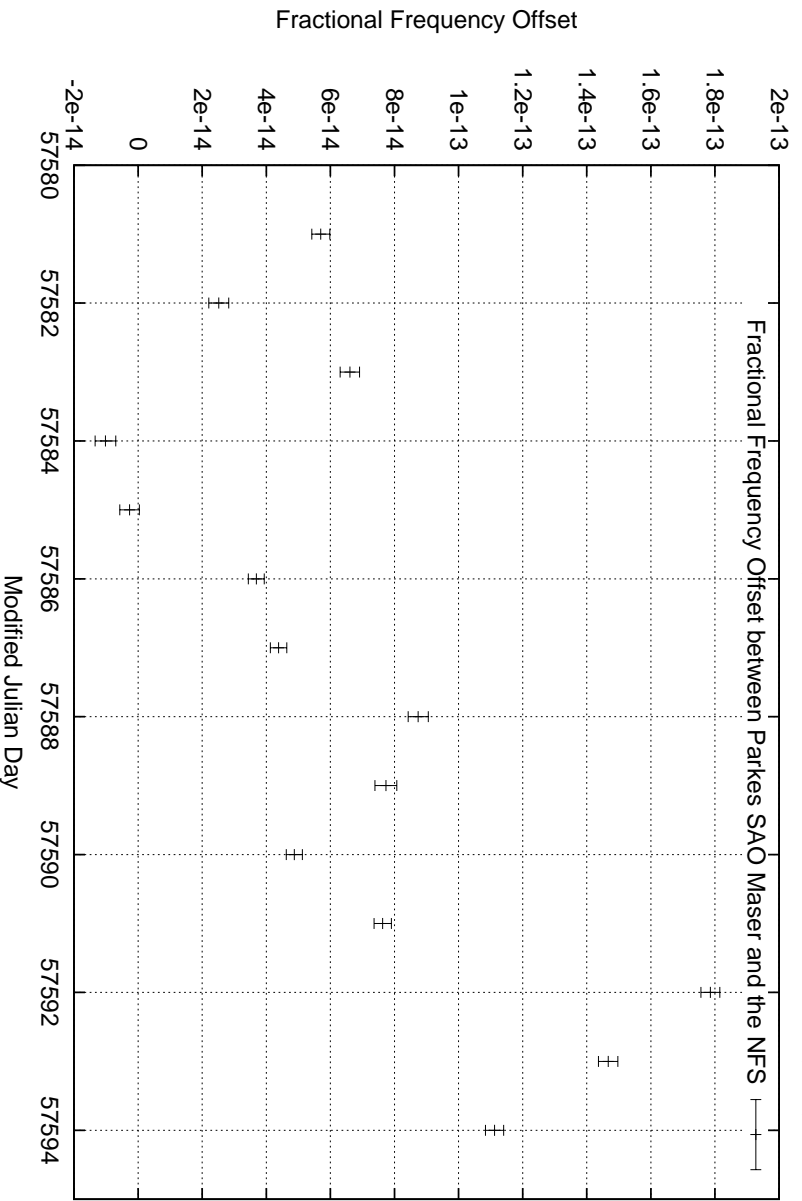

GPS Common-View Time-Transfer between ATNF Parkes and NMI Sydney

GPS Common-View Frequency Transfer between ATNF Parkes and NMI Sydney

Tue Jul 26 22:26:14 2016

Modified Julian Day