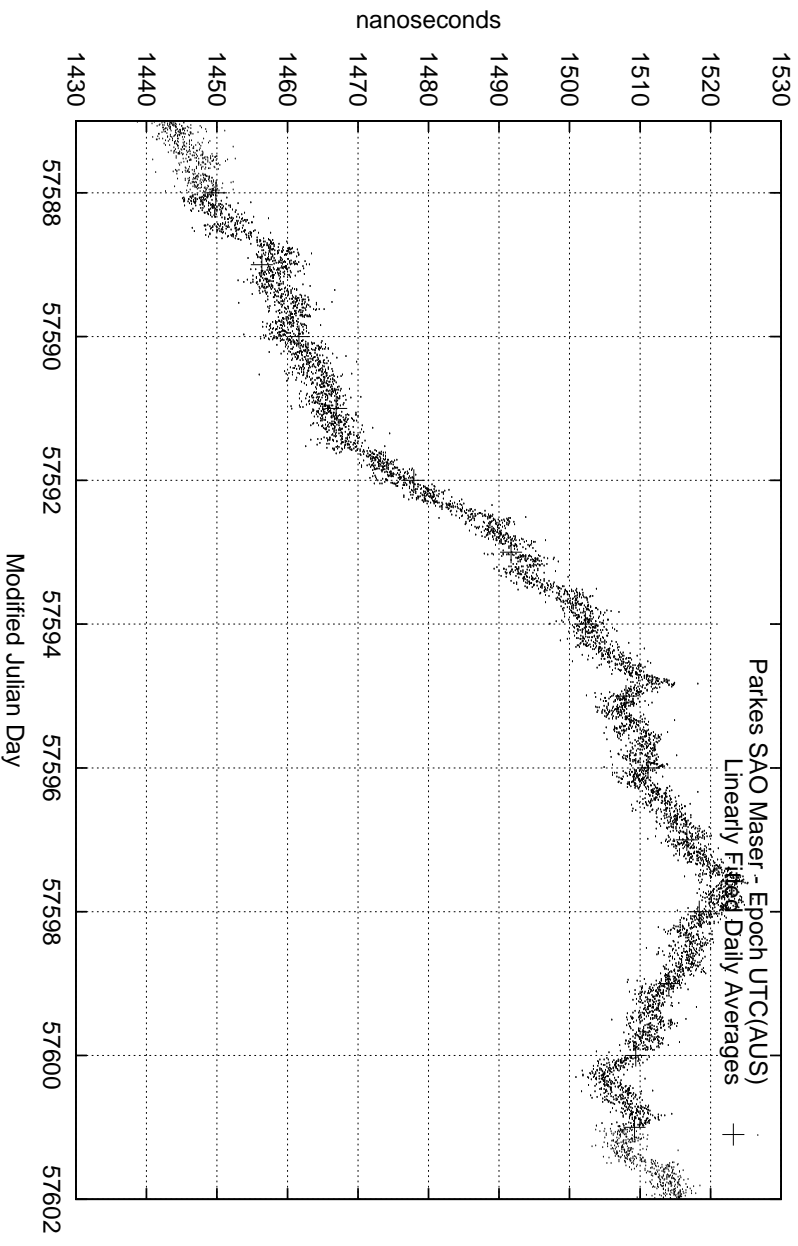

GPS Common-View Time-Transfer between ATNF Parkes and NMI Sydney

GPS Common-View Frequency Transfer between ATNF Parkes and NMI Sydney