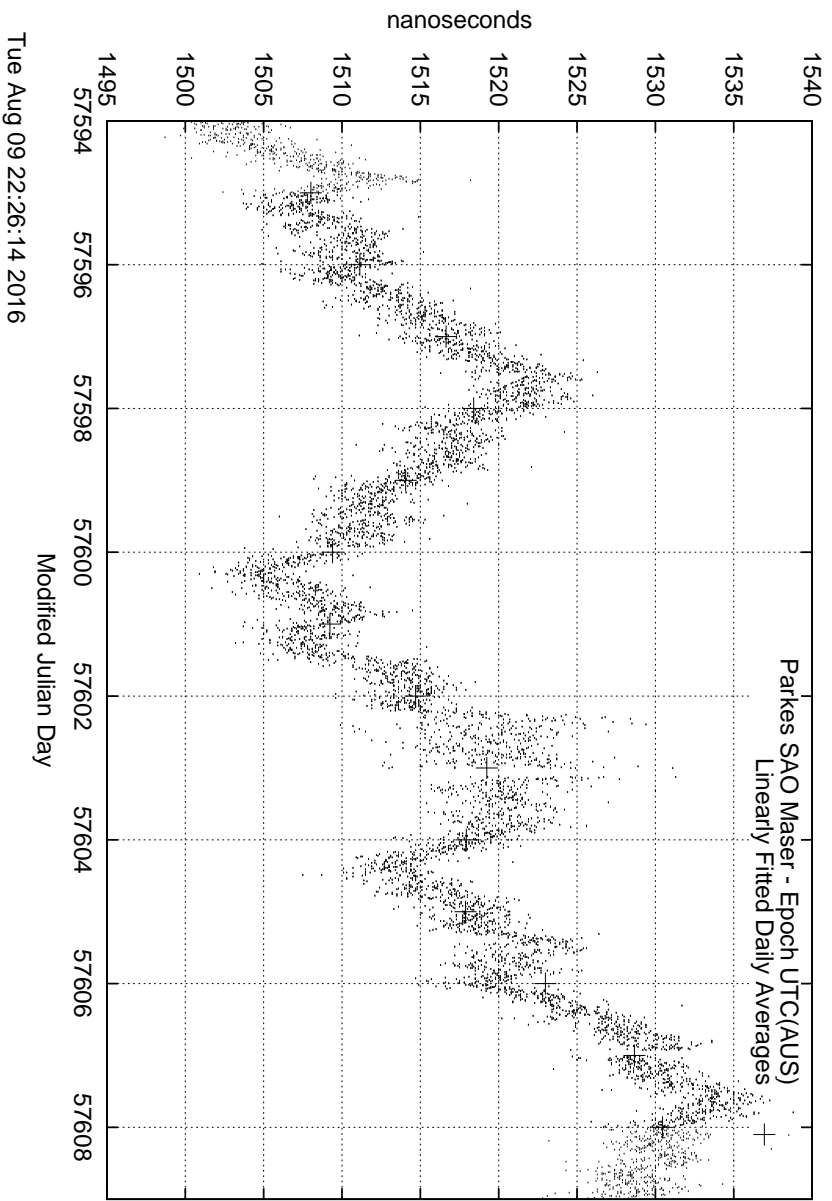

GPS Common-View Time-Transfer between ATNF Parkes and NMI Sydney

GPS Common-View Frequency Transfer between ATNF Parkes and NMI Sydney