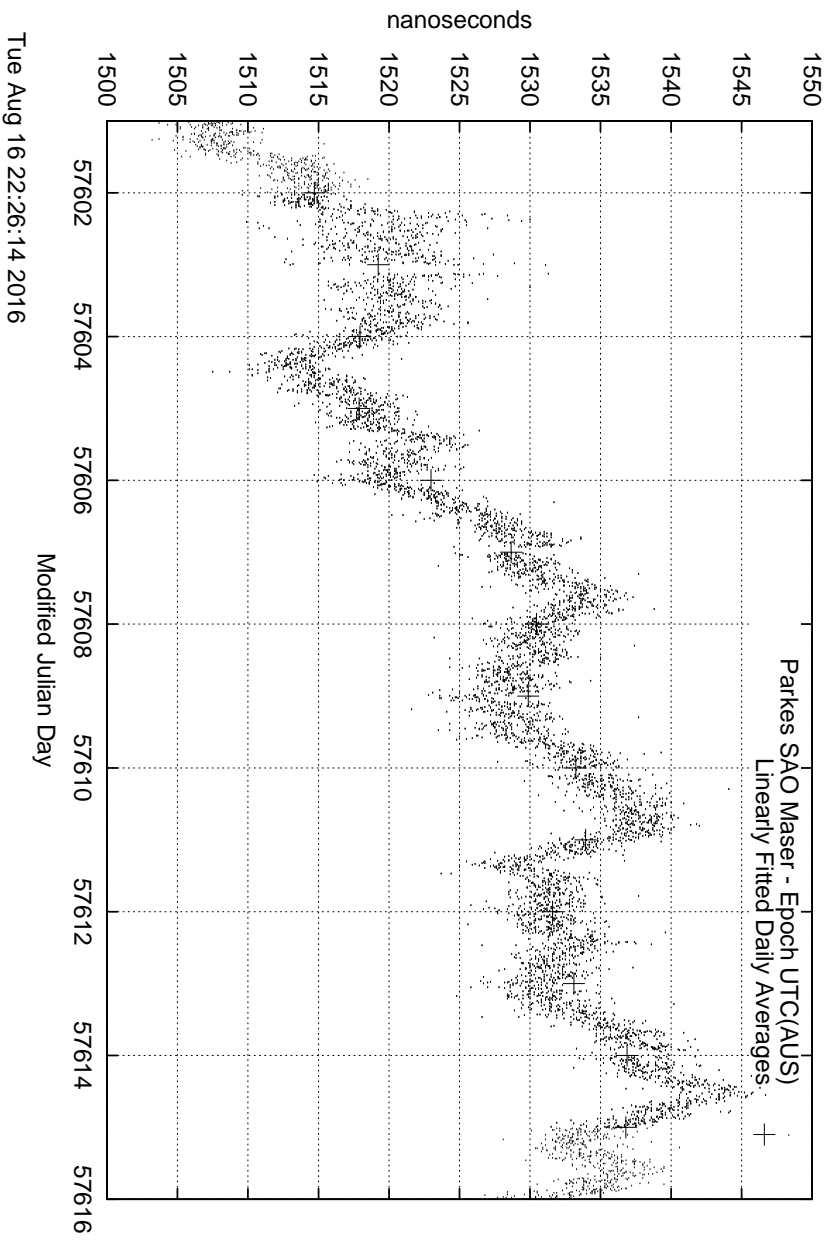

GPS Common-View Time-Transfer between ATNF Parkes and NMI Sydney

GPS Common-View Frequency Transfer between ATNF Parkes and NMI Sydney