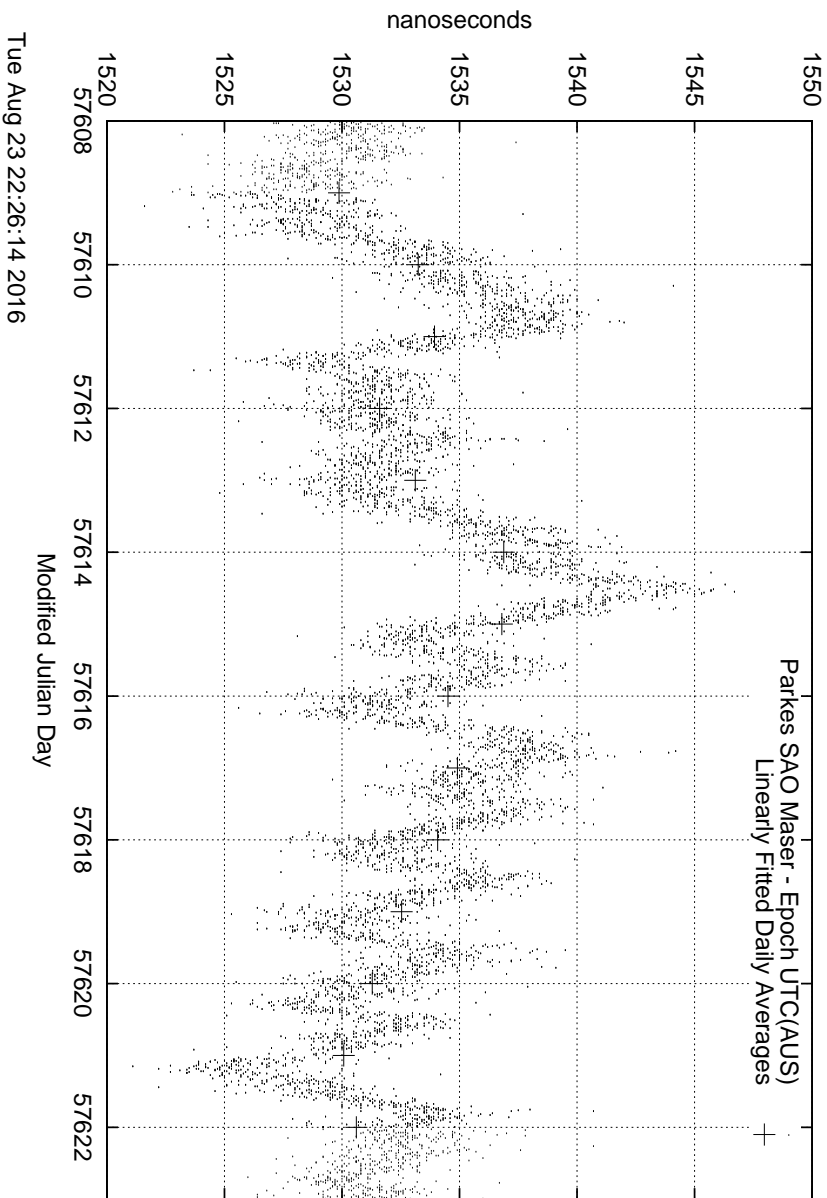

GPS Common-View Time-Transfer between ATNF Parkes and NMI Sydney

GPS Common-View Frequency Transfer between ATNF Parkes and NMI Sydney