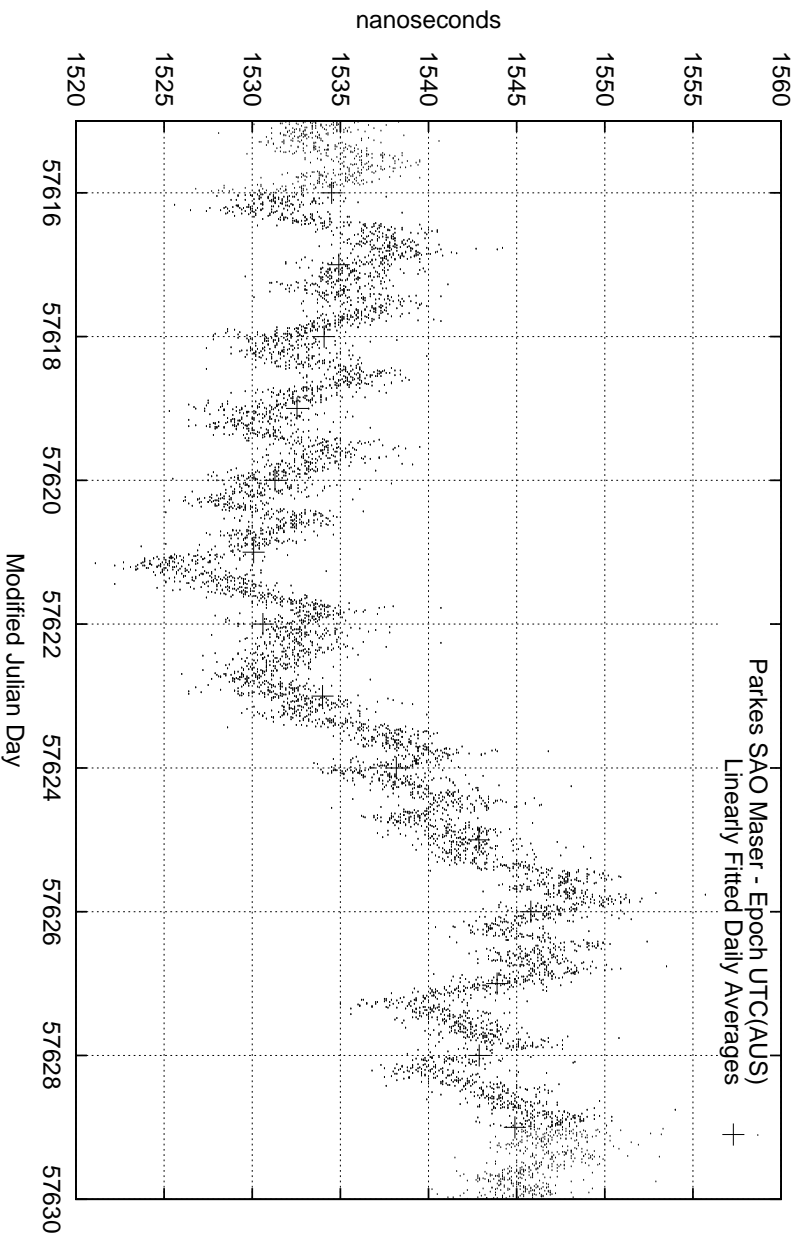

GPS Common-View Time-Transfer between ATNF Parkes and NMI Sydney

GPS Common-View Frequency Transfer between ATNF Parkes and NMI Sydney