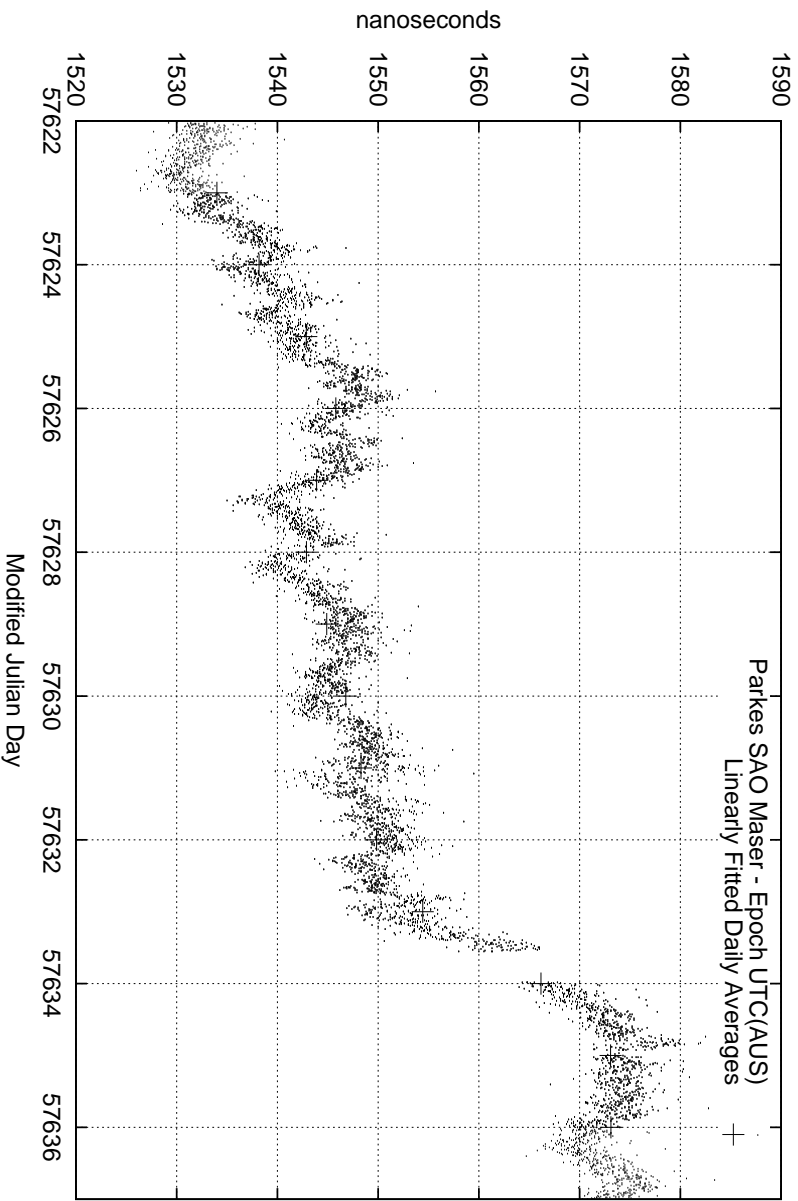

GPS Common-View Time-Transfer between ATNF Parkes and NMI Sydney

GPS Common-View Frequency Transfer between ATNF Parkes and NMI Sydney