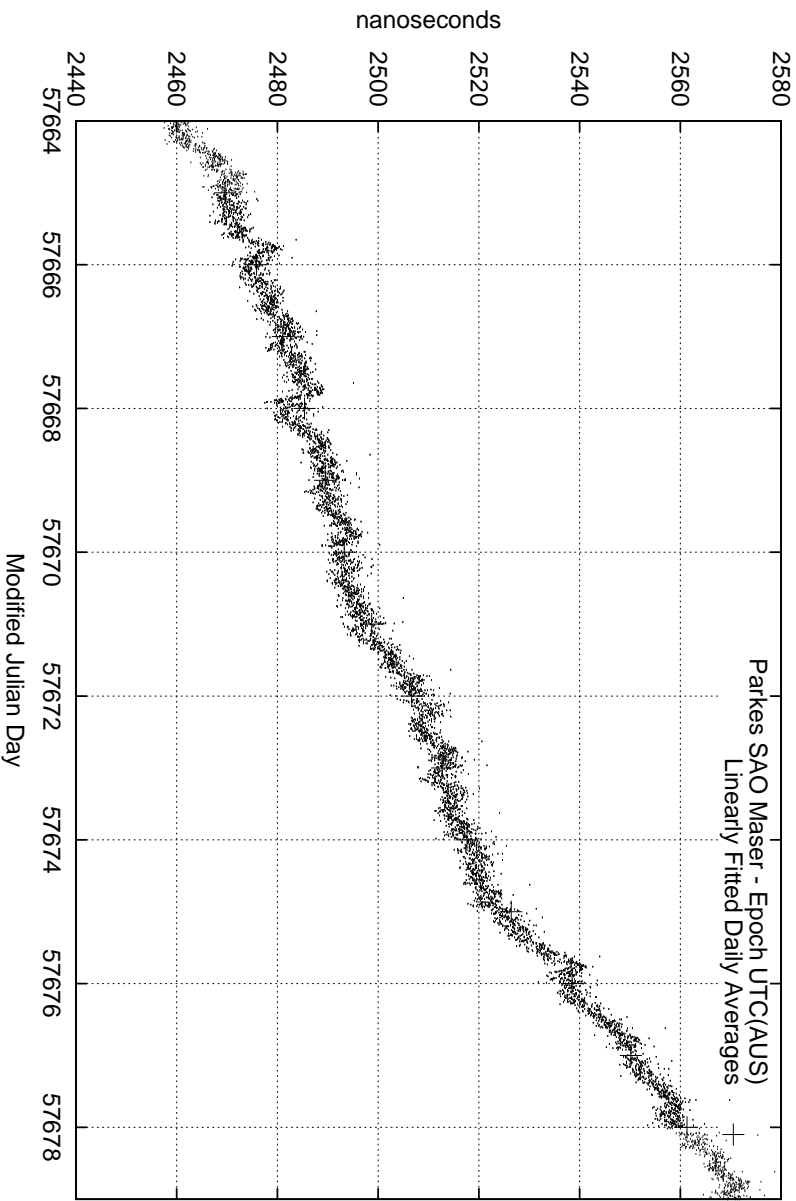

GPS Common-View Time-Transfer between ATNF Parkes and NMI Sydney

Tue Oct 18 22:26:14 2016

GPS Common-View Frequency Transfer between ATNF Parkes and NMI Sydney

Tue Oct 18 22:26:14 2016