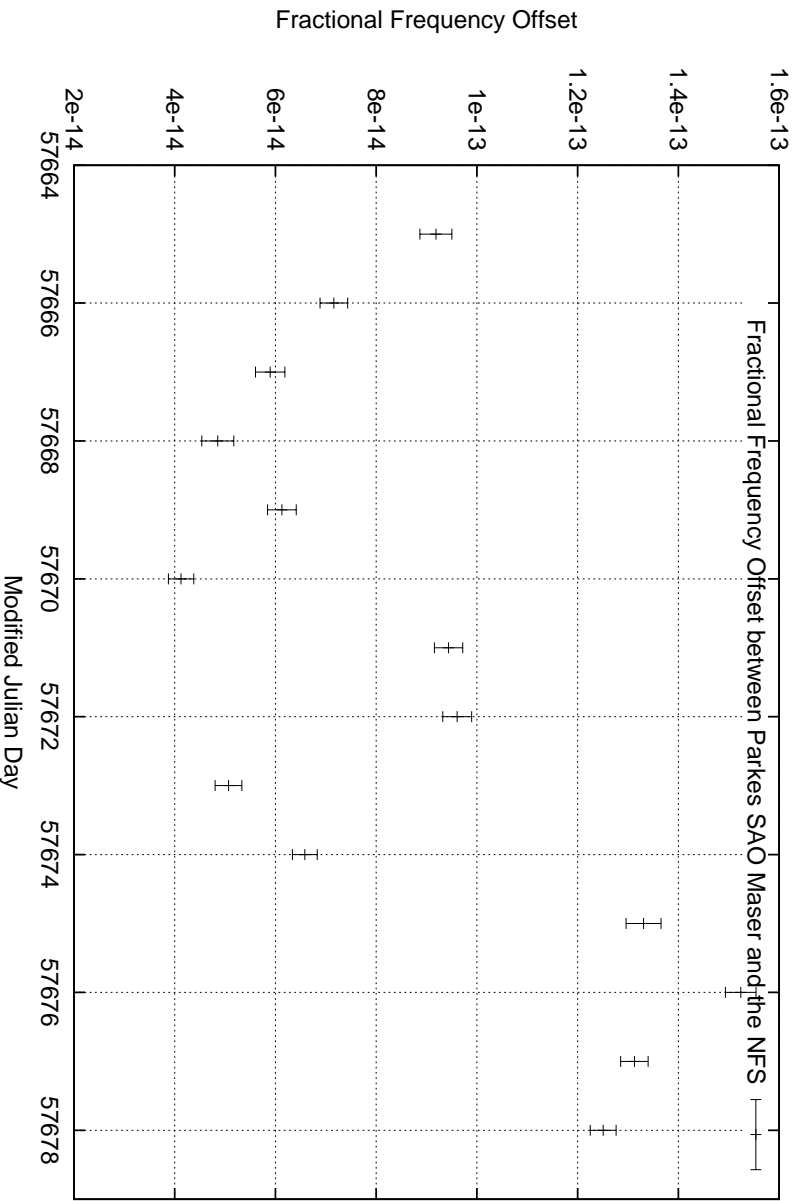

GPS Common-View Time-Transfer between ATNF Parkes and NMI Sydney

Tue Oct 18 22:26:14 2016

GPS Common-View Frequency Transfer between ATNF Parkes and NMI Sydney

Tue Oct 18 22:26:14 2016