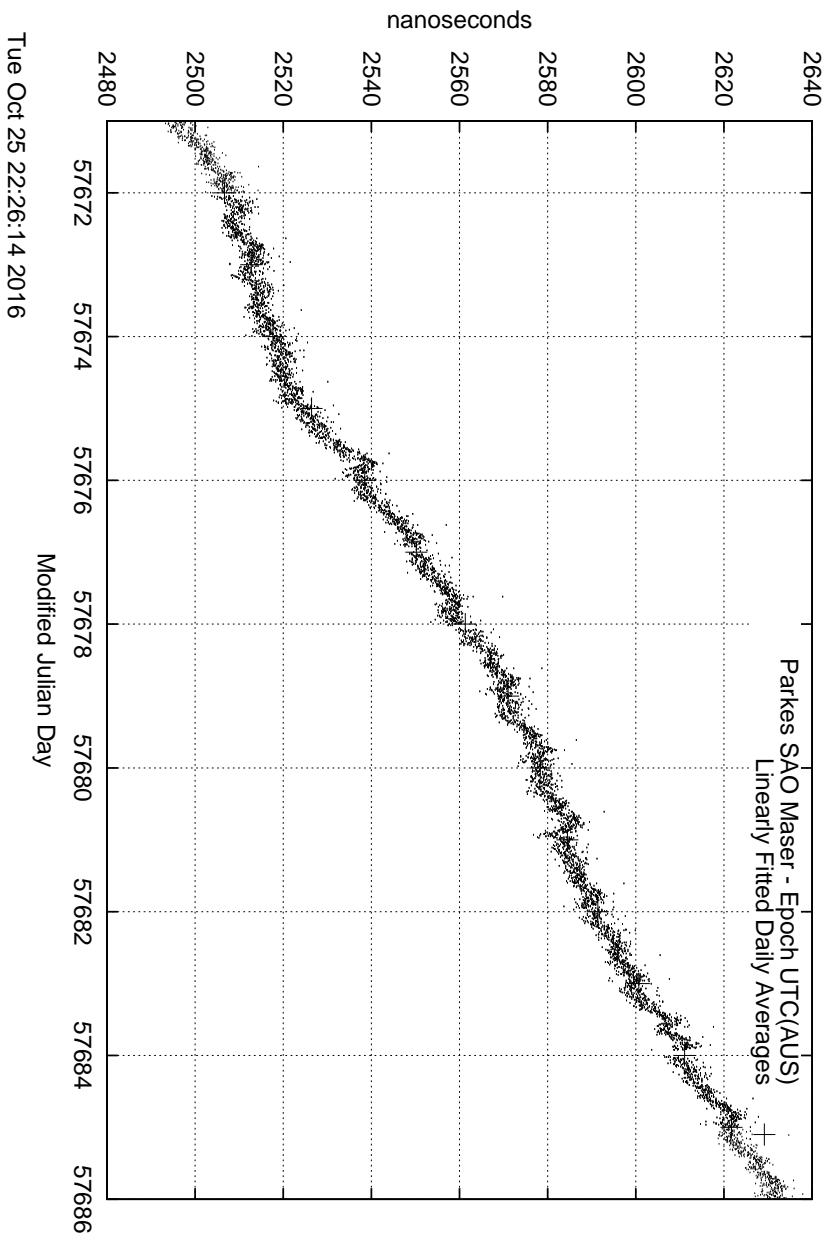

GPS Common-View Time-Transfer between ATNF Parkes and NMI Sydney

GPS Common-View Frequency Transfer between ATNF Parkes and NMI Sydney