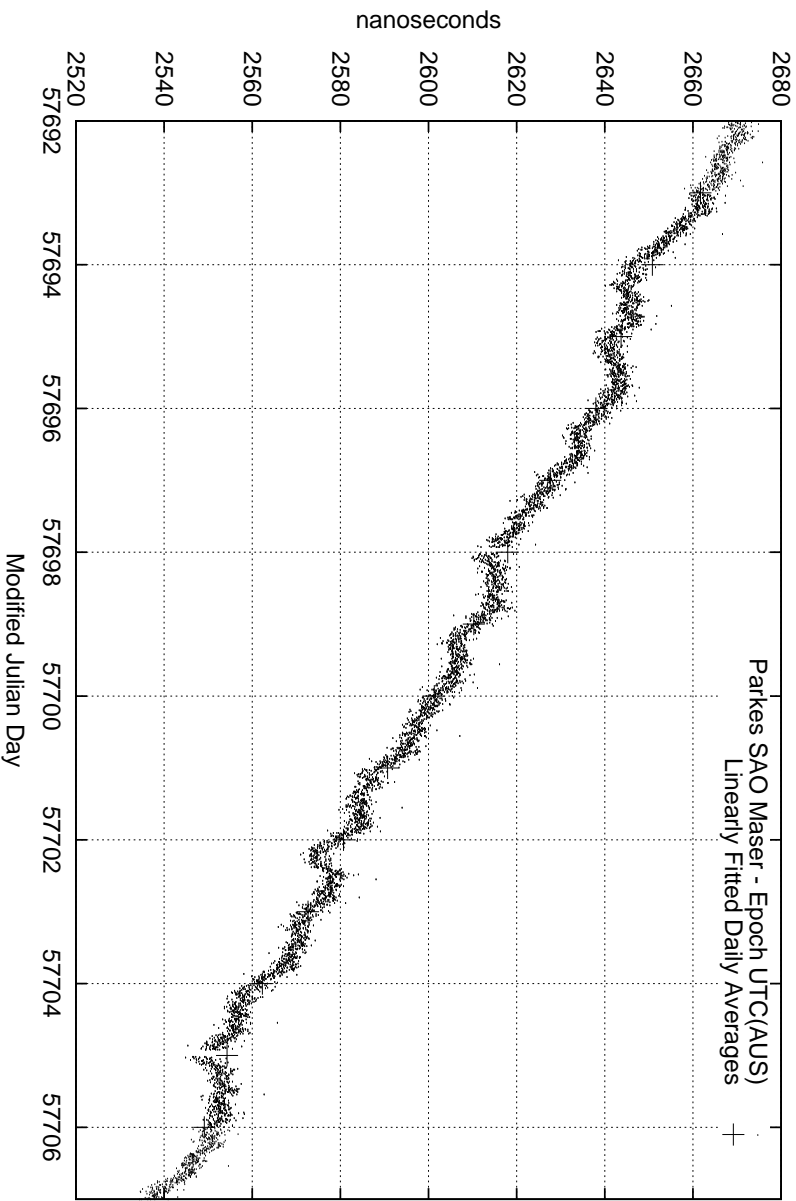

GPS Common-View Time-Transfer between ATNF Parkes and NMI Sydney

GPS Common-View Frequency Transfer between ATNF Parkes and NMI Sydney