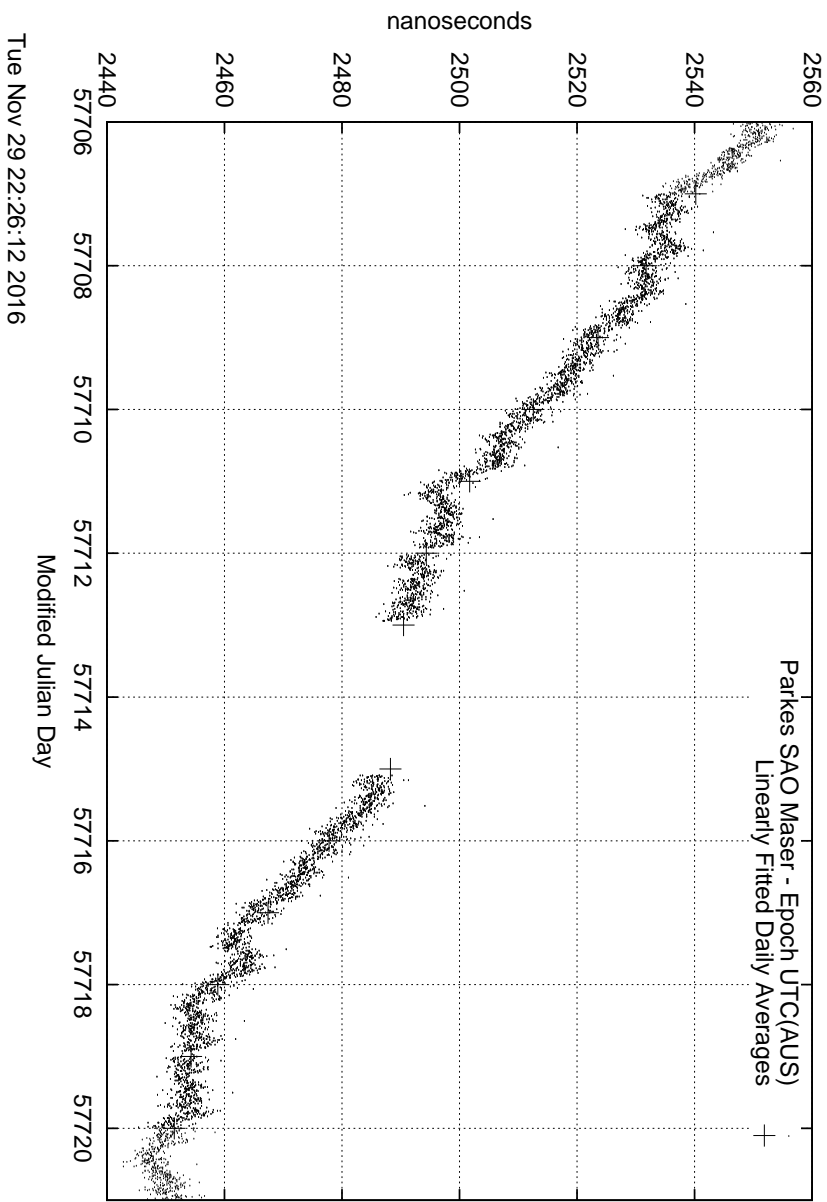

GPS Common-View Time-Transfer between ATNF Parkes and NMI Sydney

GPS Common-View Frequency Transfer between ATNF Parkes and NMI Sydney