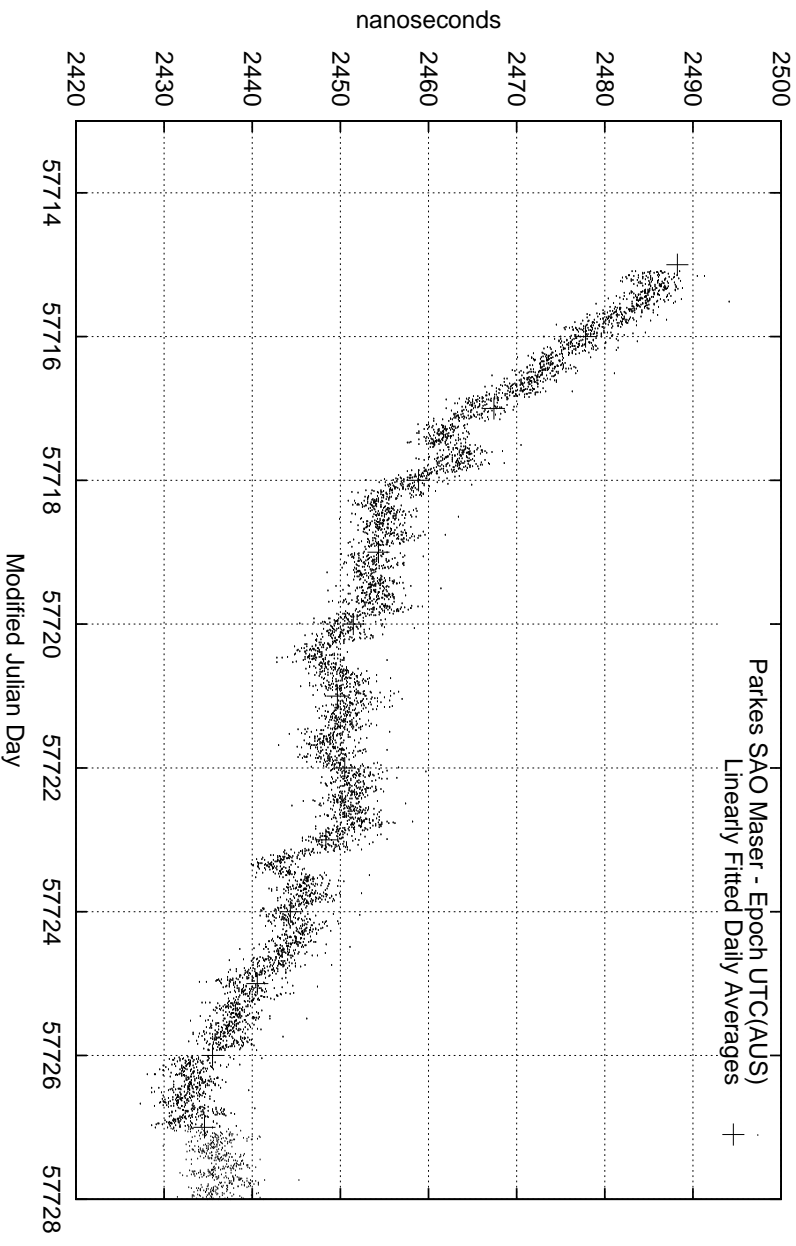

GPS Common-View Time-Transfer between ATNF Parkes and NMI Sydney

GPS Common-View Frequency Transfer between ATNF Parkes and NMI Sydney