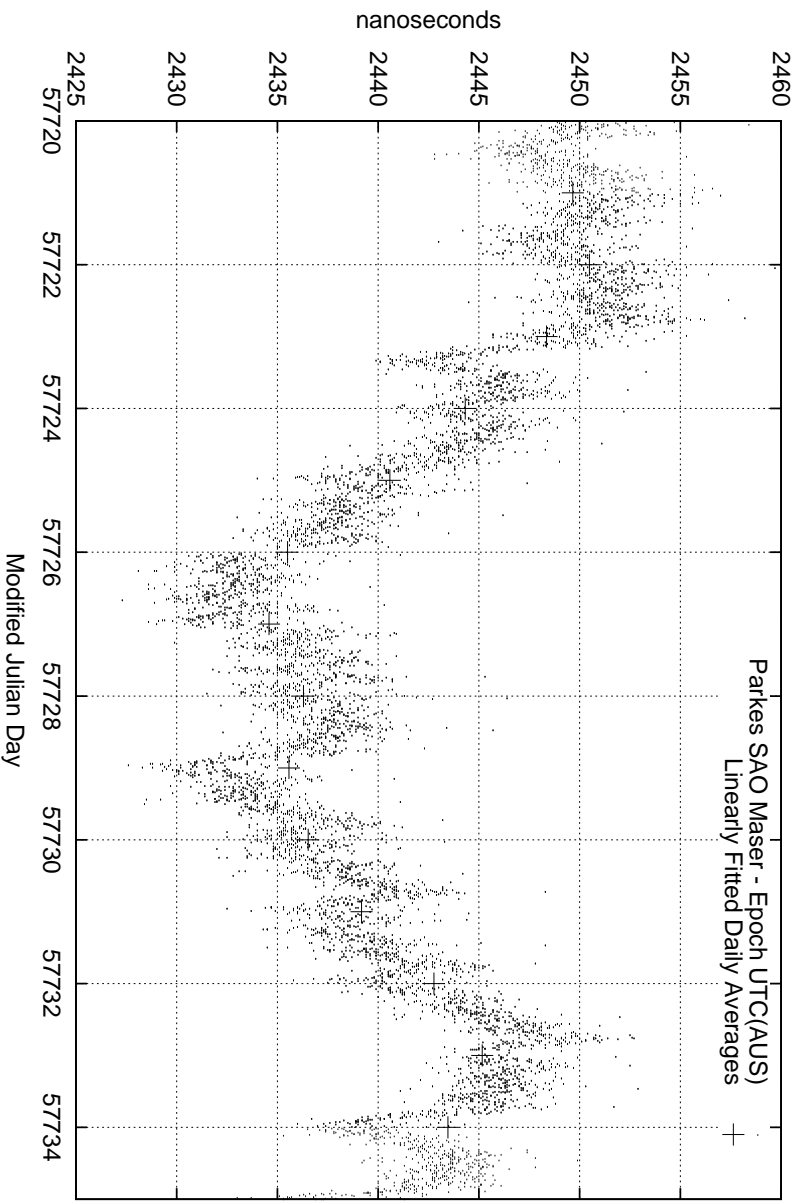

GPS Common-View Time-Transfer between ATNF Parkes and NMI Sydney

Tue Dec 13 22:26:14 2016

GPS Common-View Frequency Transfer between ATNF Parkes and NMI Sydney

Tue Dec 13 22:26:14 2016