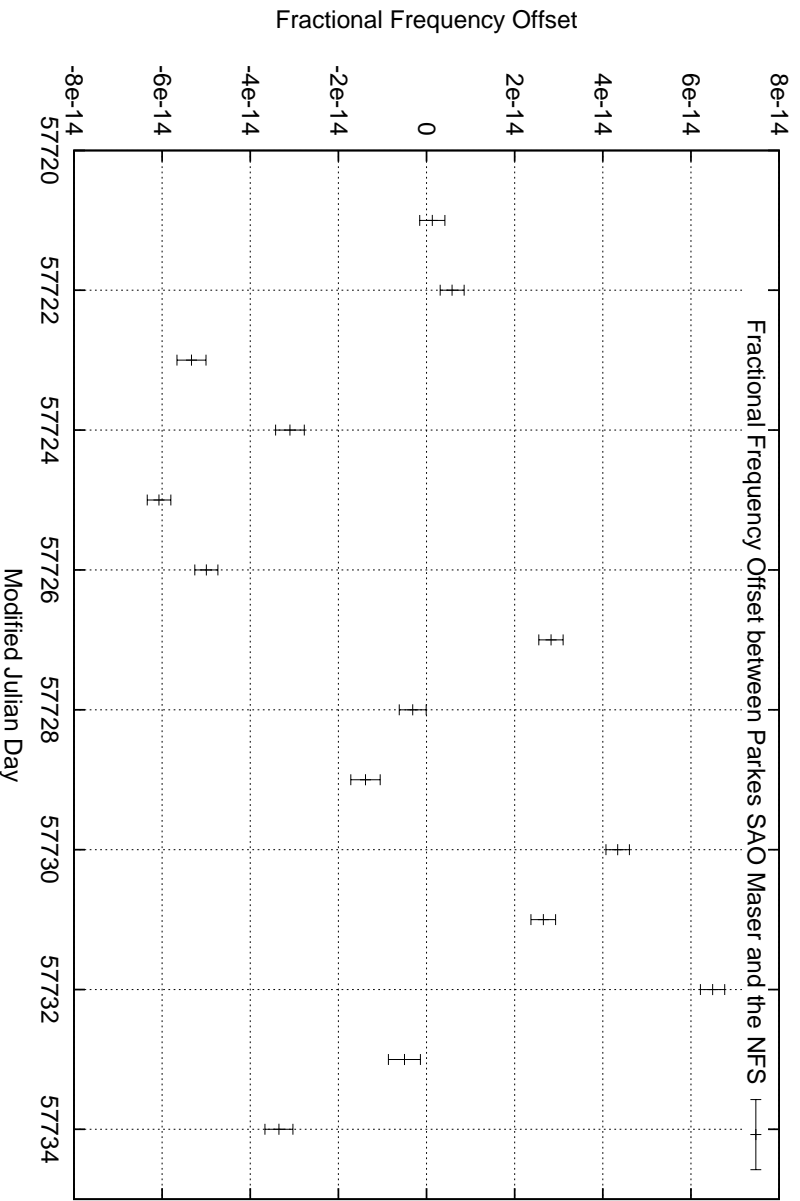

GPS Common-View Time-Transfer between ATNF Parkes and NMI Sydney

Tue Dec 13 22:26:14 2016

GPS Common-View Frequency Transfer between ATNF Parkes and NMI Sydney

Tue Dec 13 22:26:14 2016