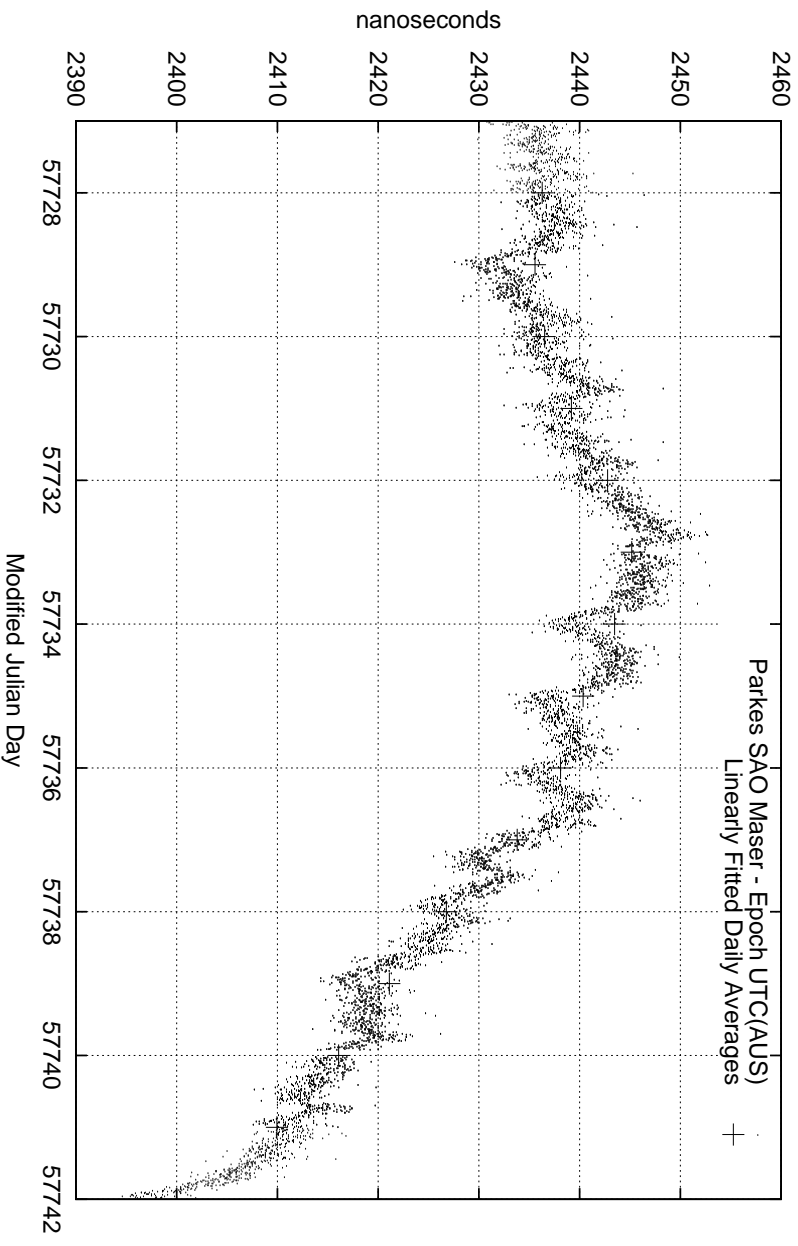

GPS Common-View Time-Transfer between ATNF Parkes and NMI Sydney

GPS Common-View Frequency Transfer between ATNF Parkes and NMI Sydney