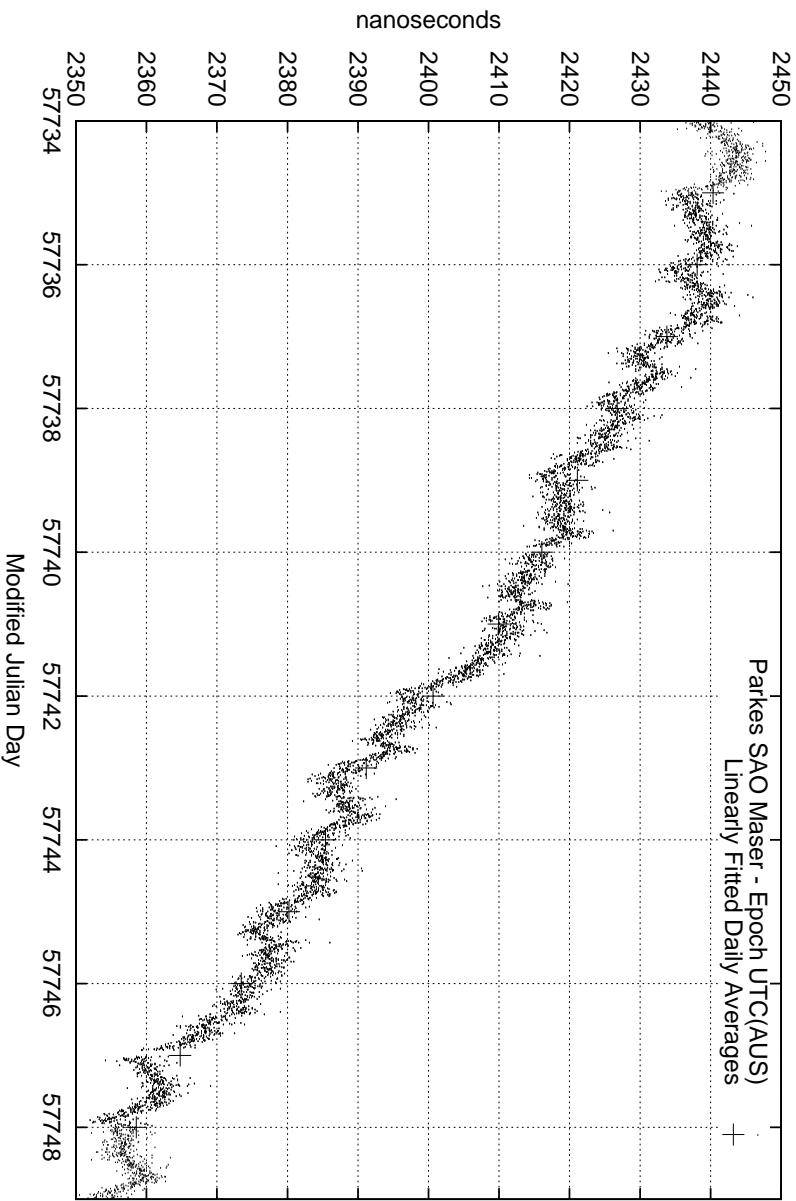

GPS Common-View Time-Transfer between ATNF Parkes and NMI Sydney

GPS Common-View Frequency Transfer between ATNF Parkes and NMI Sydney