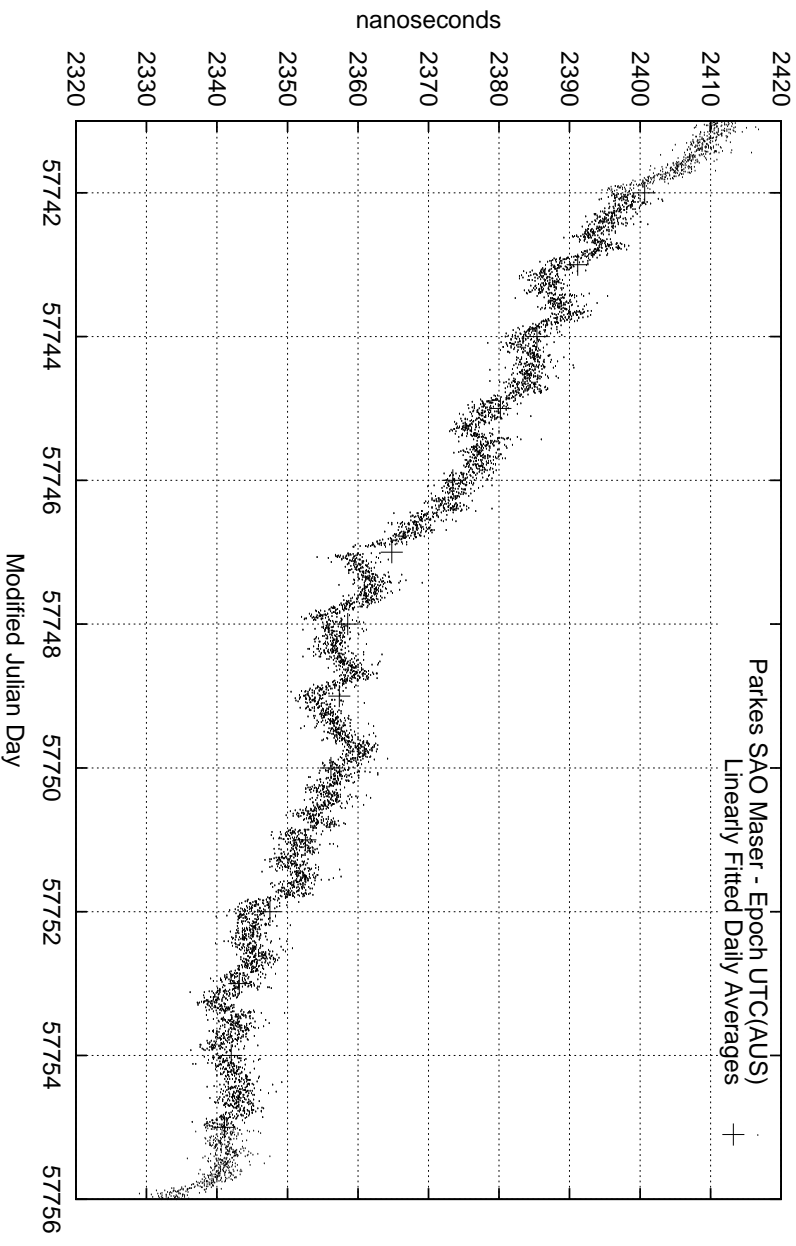

GPS Common-View Time-Transfer between ATNF Parkes and NMI Sydney

GPS Common-View Frequency Transfer between ATNF Parkes and NMI Sydney