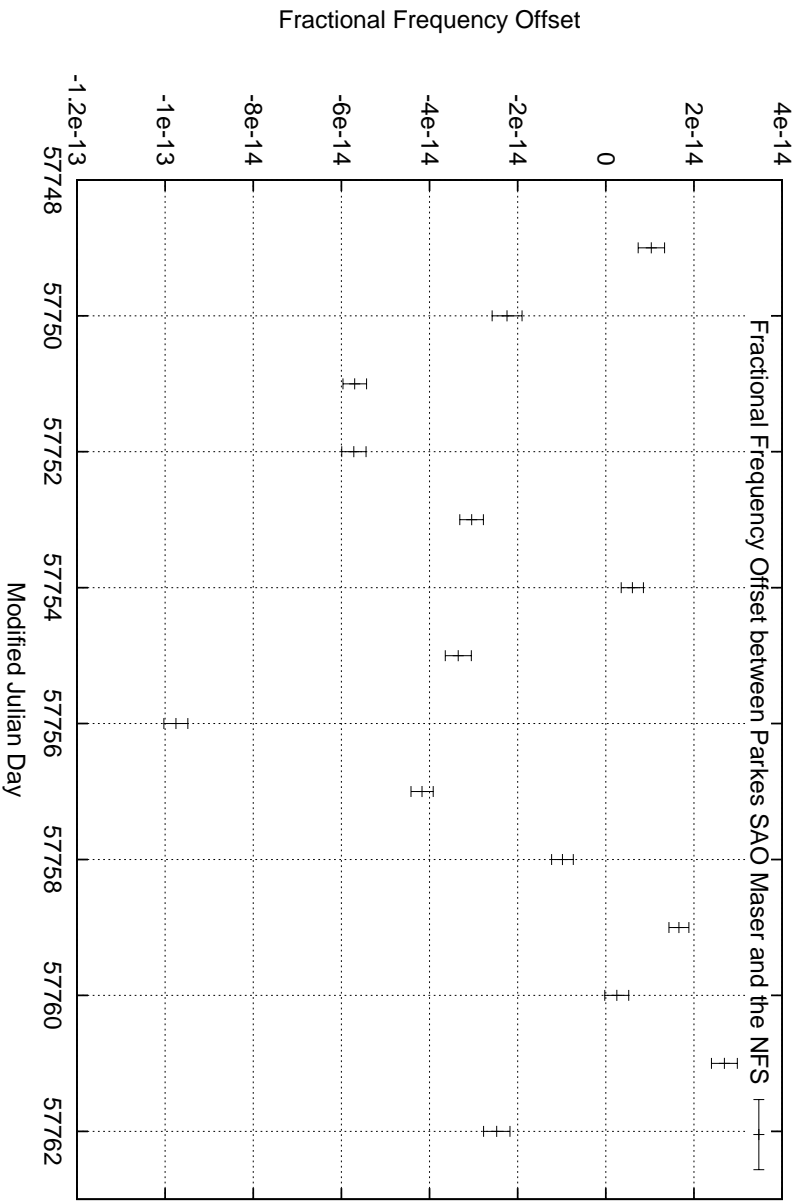

GPS Common-View Time-Transfer between ATNF Parkes and NMI Sydney

Tue Jan 10 22:26:14 2017

GPS Common-View Frequency Transfer between ATNF Parkes and NMI Sydney

Tue Jan 10 22:26:14 2017