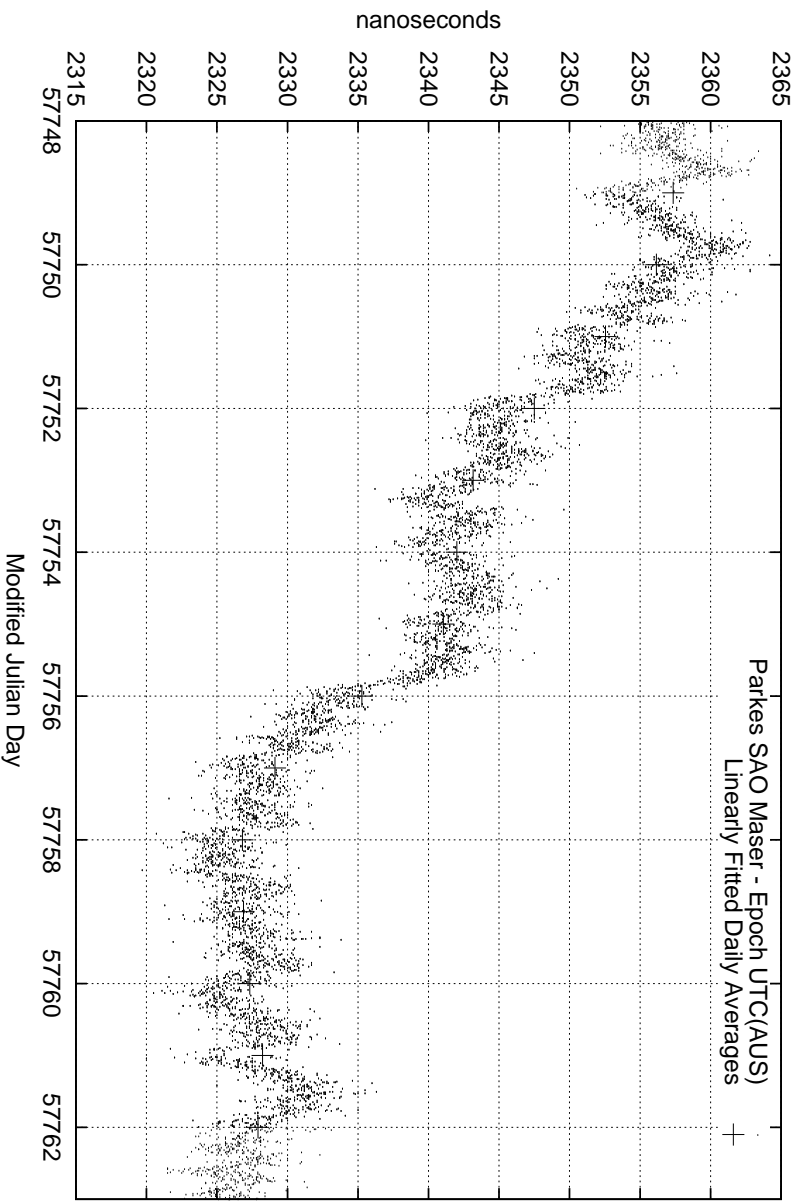

GPS Common-View Time-Transfer between ATNF Parkes and NMI Sydney

Tue Jan 10 22:26:14 2017

GPS Common-View Frequency Transfer between ATNF Parkes and NMI Sydney

Tue Jan 10 22:26:14 2017