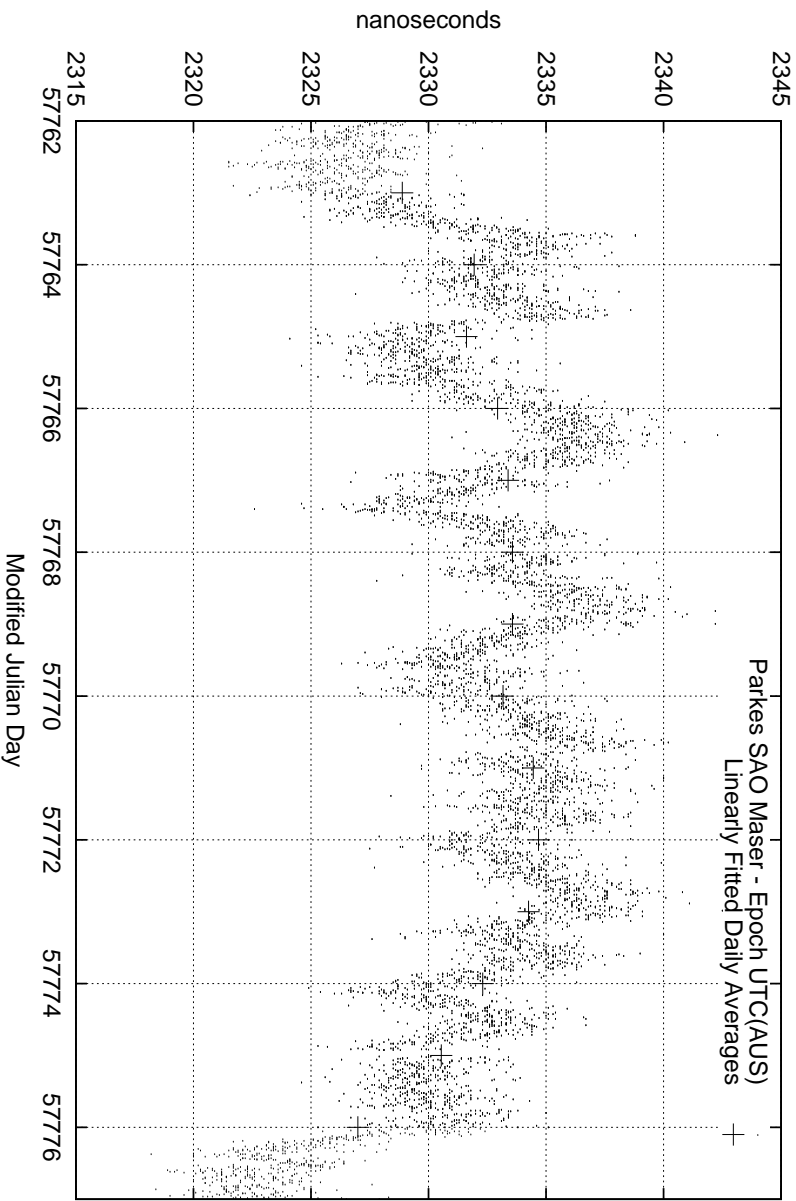

GPS Common-View Time-Transfer between ATNF Parkes and NMI Sydney

GPS Common-View Frequency Transfer between ATNF Parkes and NMI Sydney