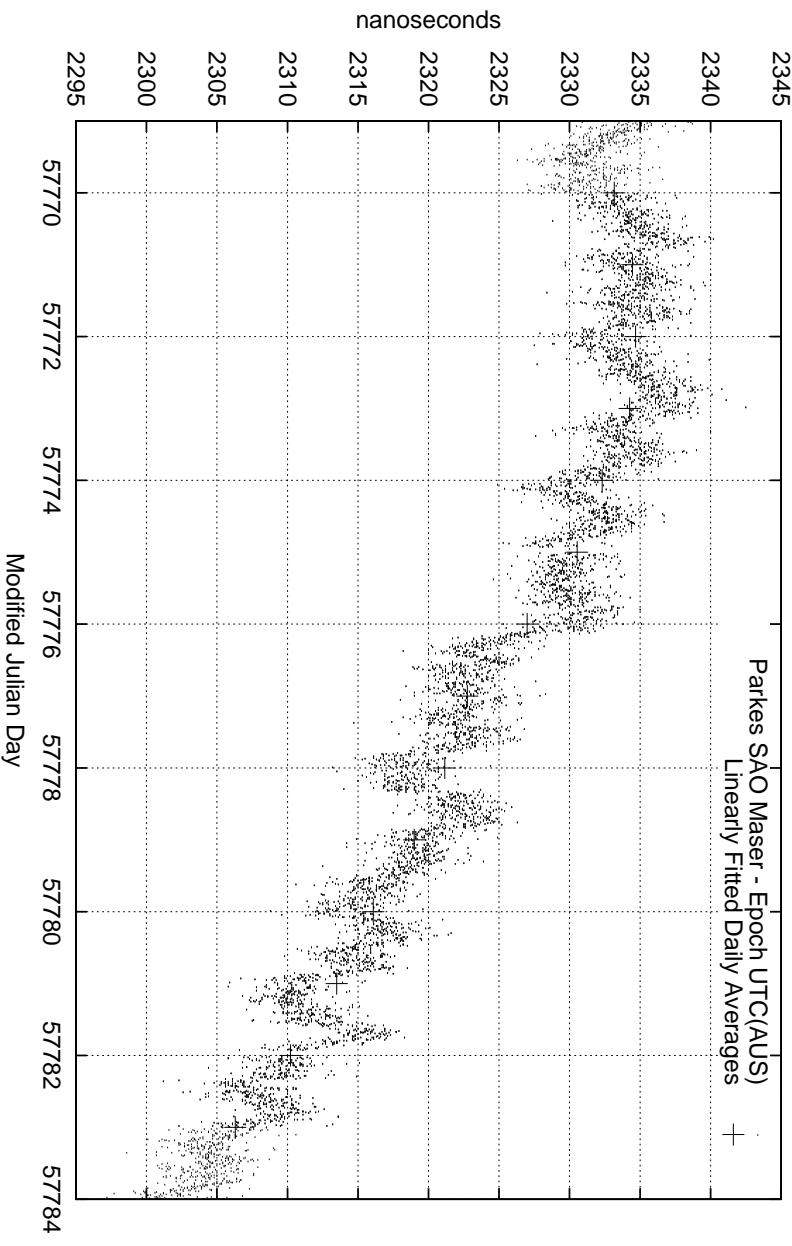

GPS Common-View Time-Transfer between ATNF Parkes and NMI Sydney

GPS Common-View Frequency Transfer between ATNF Parkes and NMI Sydney