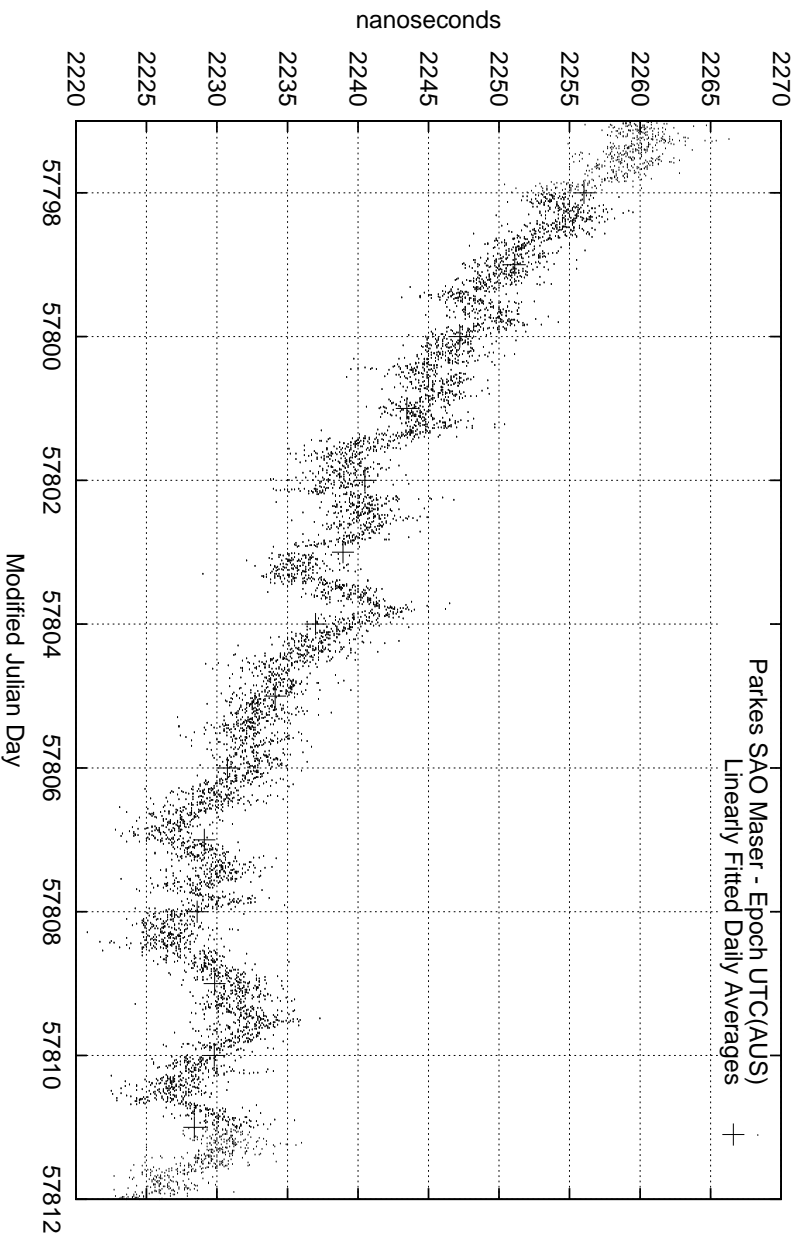

GPS Common-View Time-Transfer between ATNF Parkes and NMI Sydney

GPS Common-View Frequency Transfer between ATNF Parkes and NMI Sydney