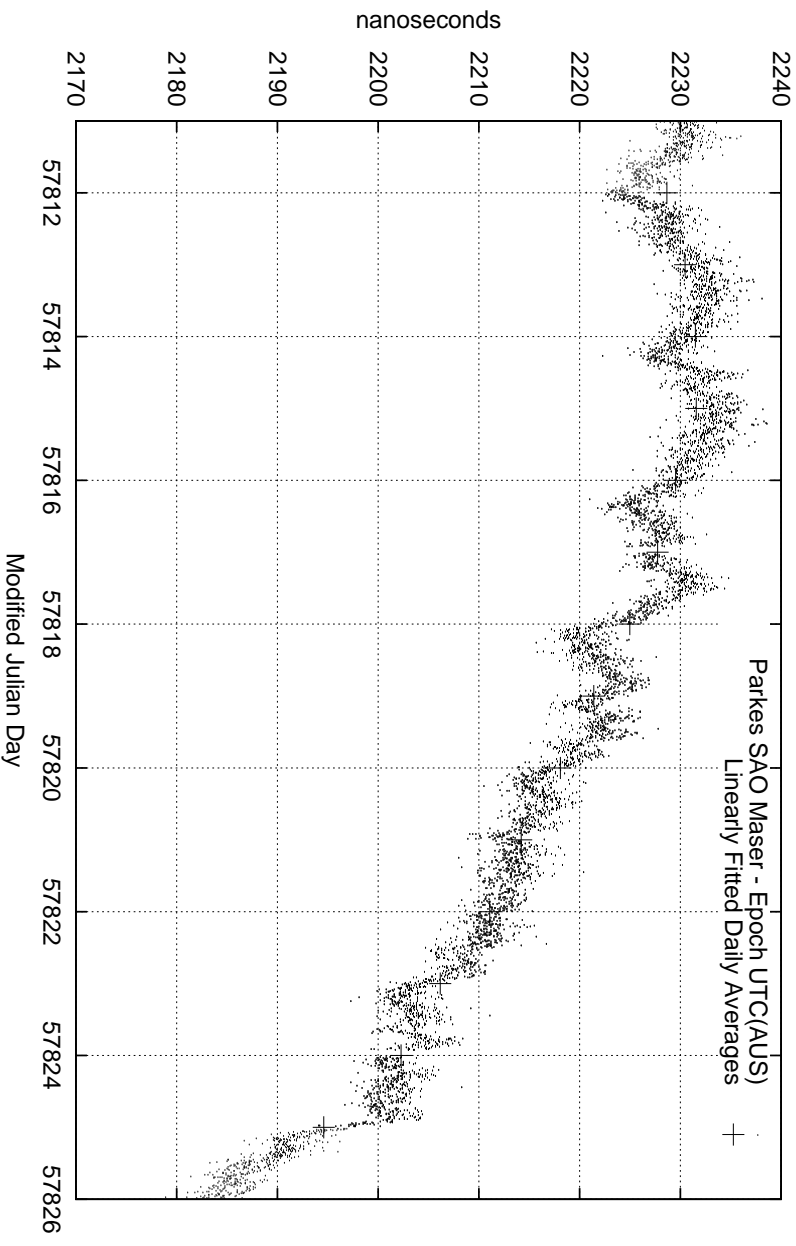

GPS Common-View Time-Transfer between ATNF Parkes and NMI Sydney

GPS Common-View Frequency Transfer between ATNF Parkes and NMI Sydney