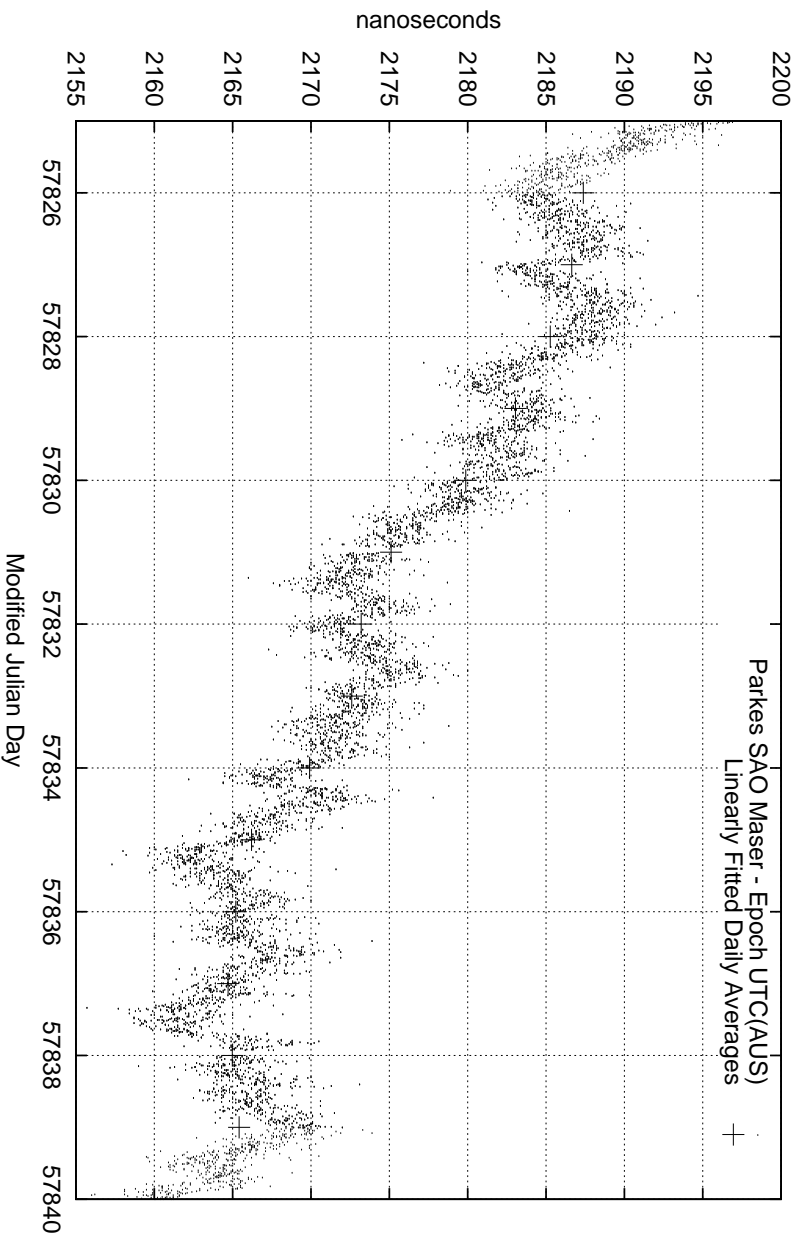

GPS Common-View Time-Transfer between ATNF Parkes and NMI Sydney

GPS Common-View Frequency Transfer between ATNF Parkes and NMI Sydney