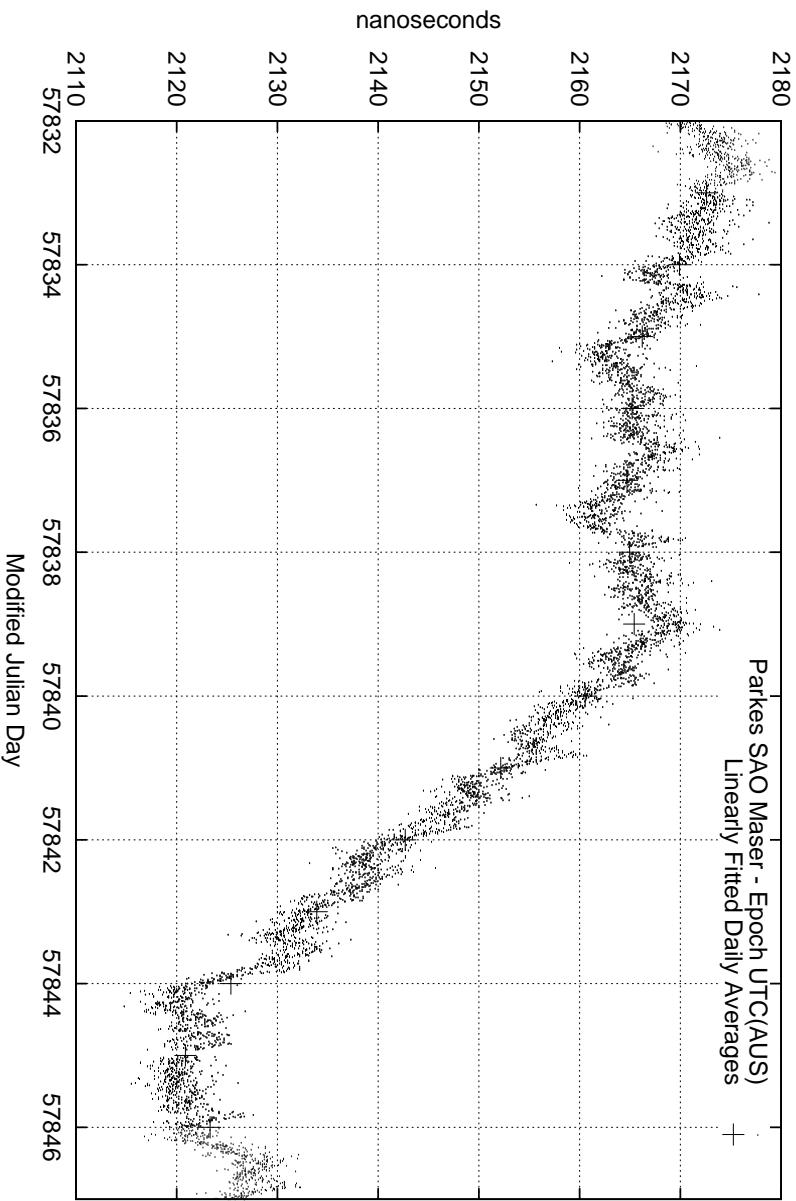

GPS Common-View Time-Transfer between ATNF Parkes and NMI Sydney

GPS Common-View Frequency Transfer between ATNF Parkes and NMI Sydney