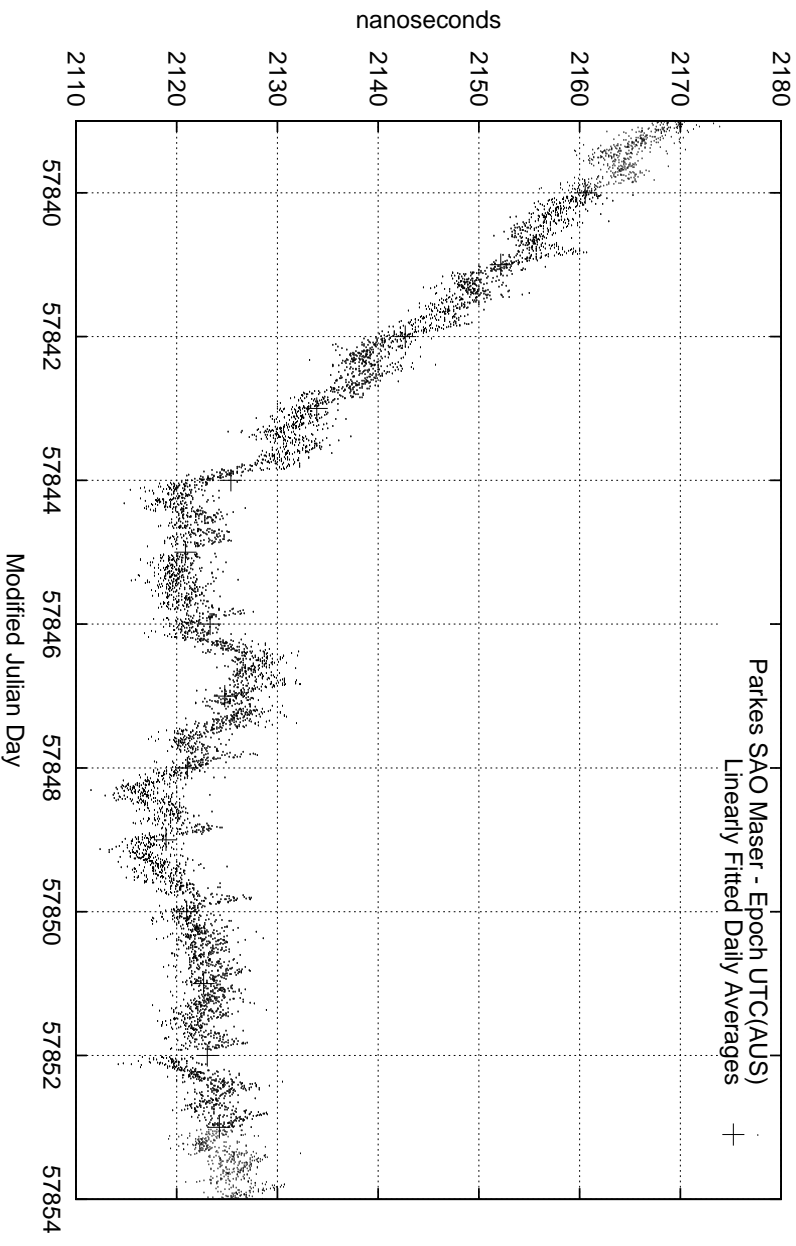

GPS Common-View Time-Transfer between ATNF Parkes and NMI Sydney

GPS Common-View Frequency Transfer between ATNF Parkes and NMI Sydney