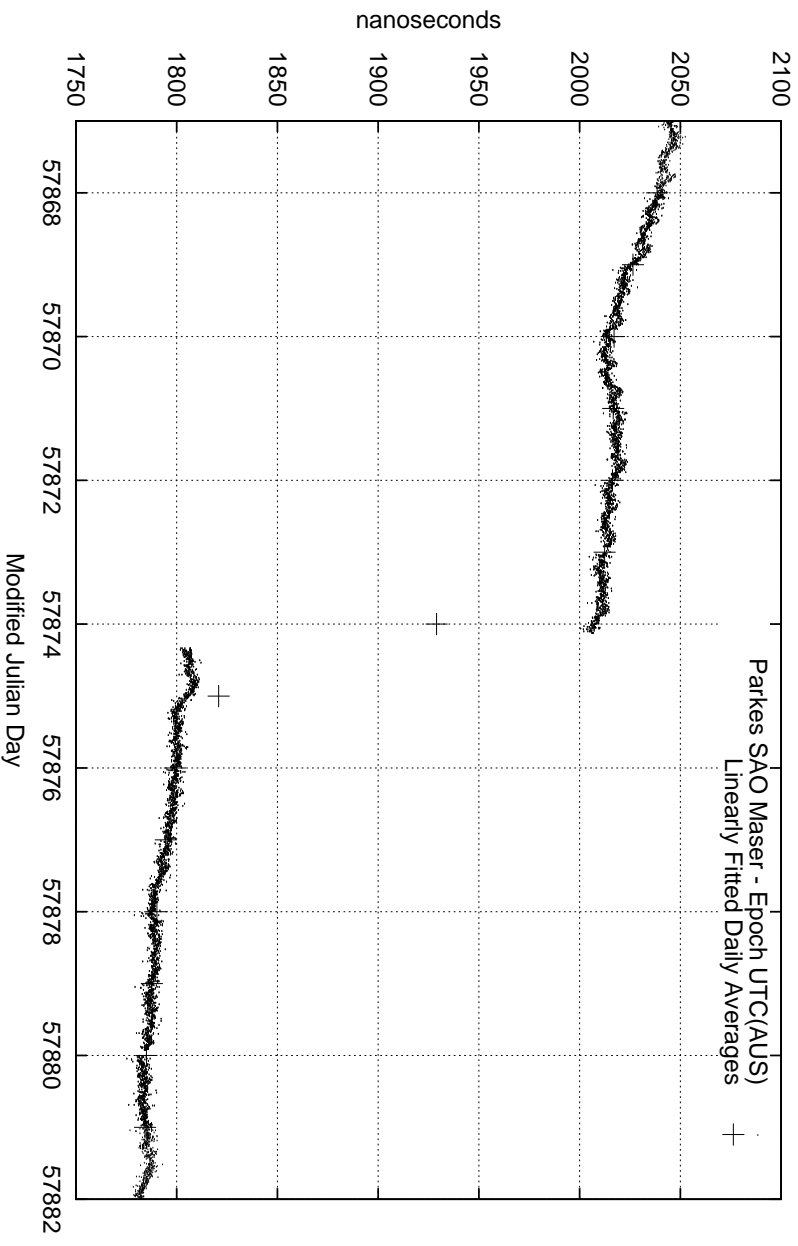

GPS Common-View Time-Transfer between ATNF Parkes and NMI Sydney

Tue May 09 22:26:13 2017

GPS Common-View Frequency Transfer between ATNF Parkes and NMI Sydney

Tue May 09 22:26:13 2017