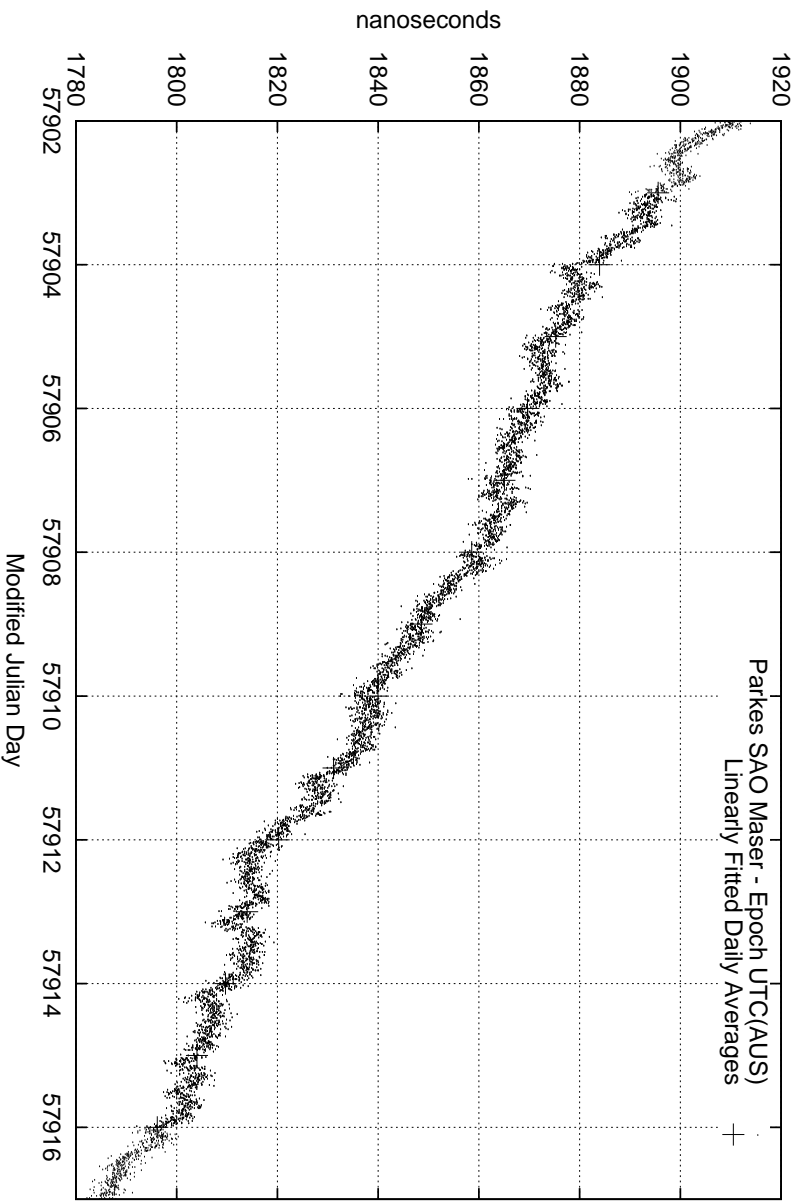

GPS Common-View Time-Transfer between ATNF Parkes and NMI Sydney

GPS Common-View Frequency Transfer between ATNF Parkes and NMI Sydney