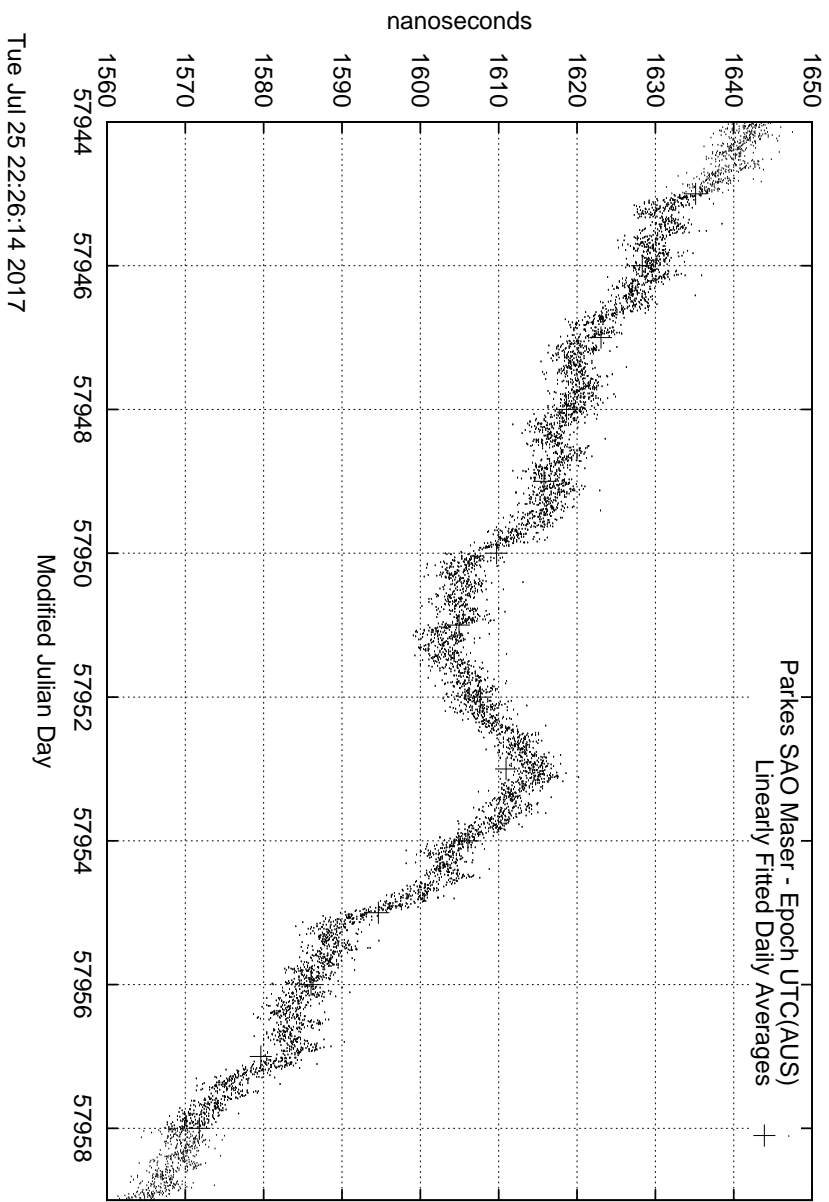

GPS Common-View Time-Transfer between ATNF Parkes and NMI Sydney

GPS Common-View Frequency Transfer between ATNF Parkes and NMI Sydney