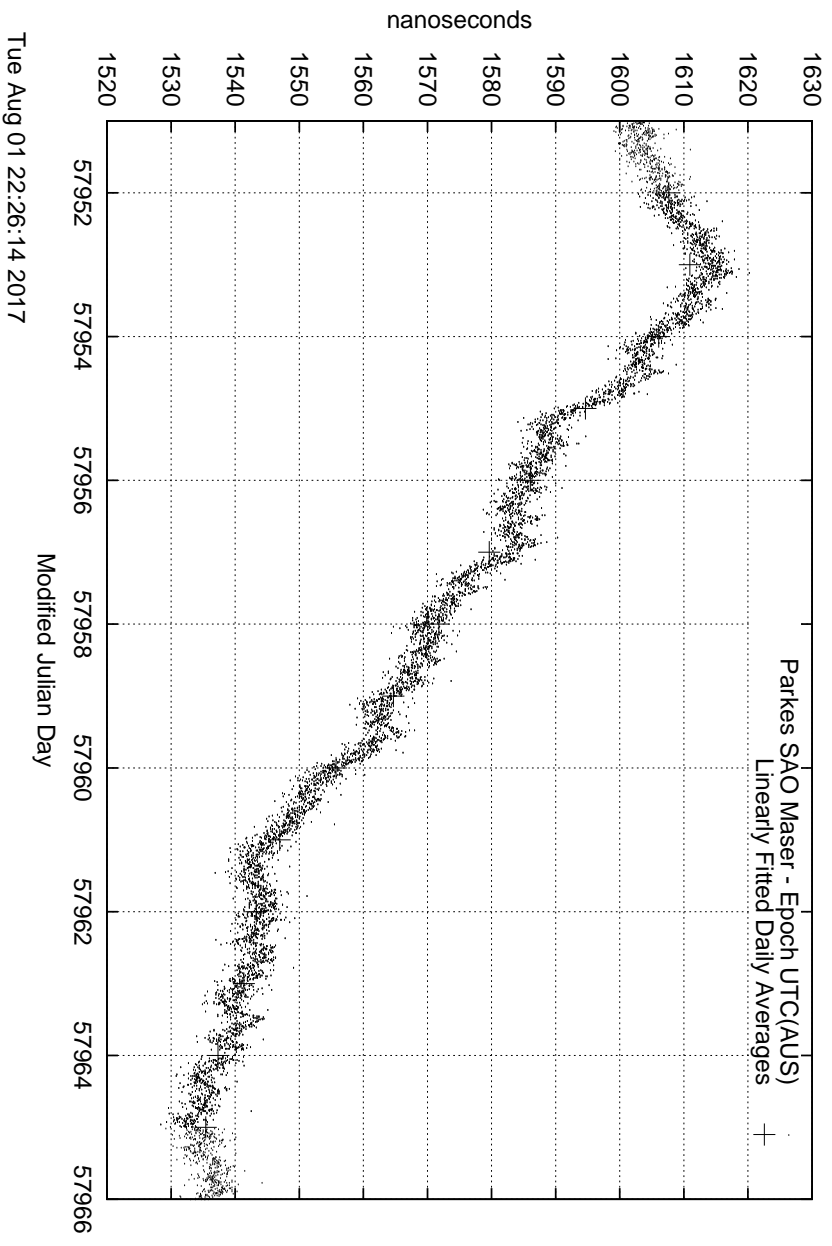

GPS Common-View Time-Transfer between ATNF Parkes and NMI Sydney

GPS Common-View Frequency Transfer between ATNF Parkes and NMI Sydney