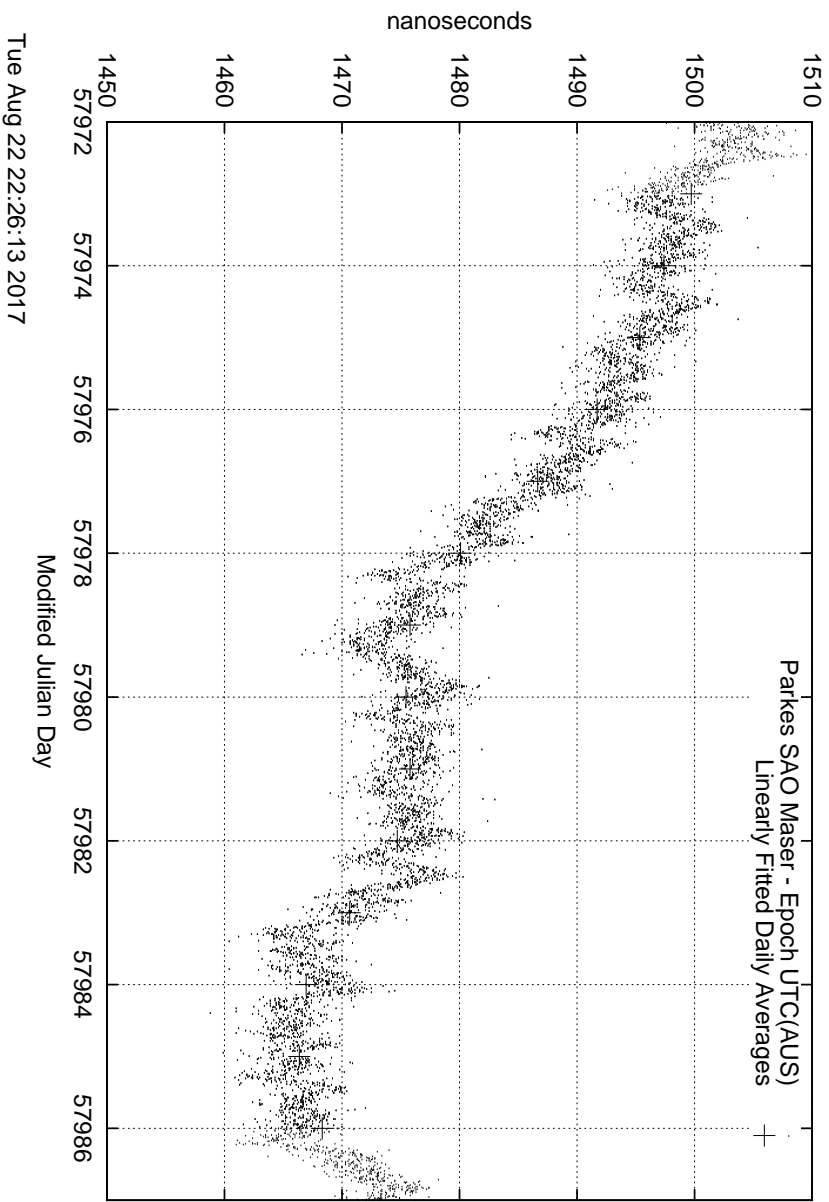

GPS Common-View Time-Transfer between ATNF Parkes and NMI Sydney

GPS Common-View Frequency Transfer between ATNF Parkes and NMI Sydney