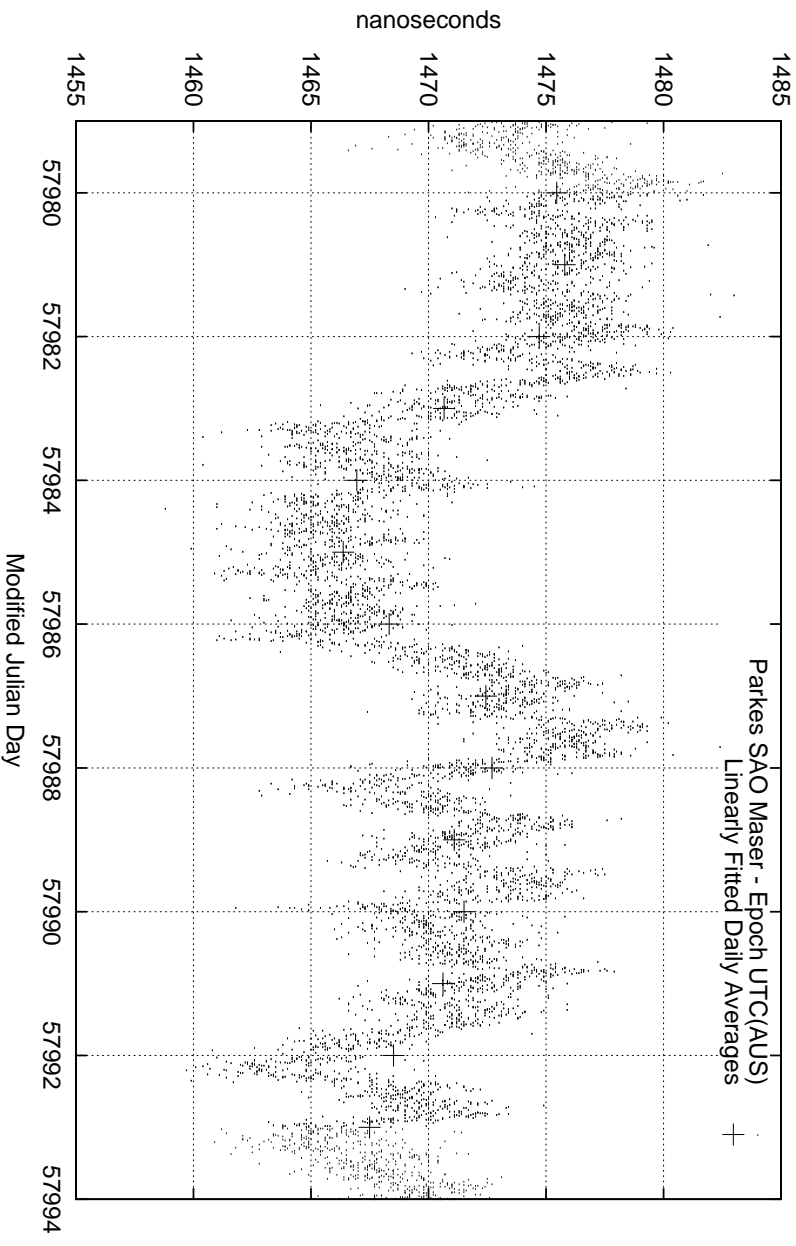

GPS Common-View Time-Transfer between ATNF Parkes and NMI Sydney

GPS Common-View Frequency Transfer between ATNF Parkes and NMI Sydney