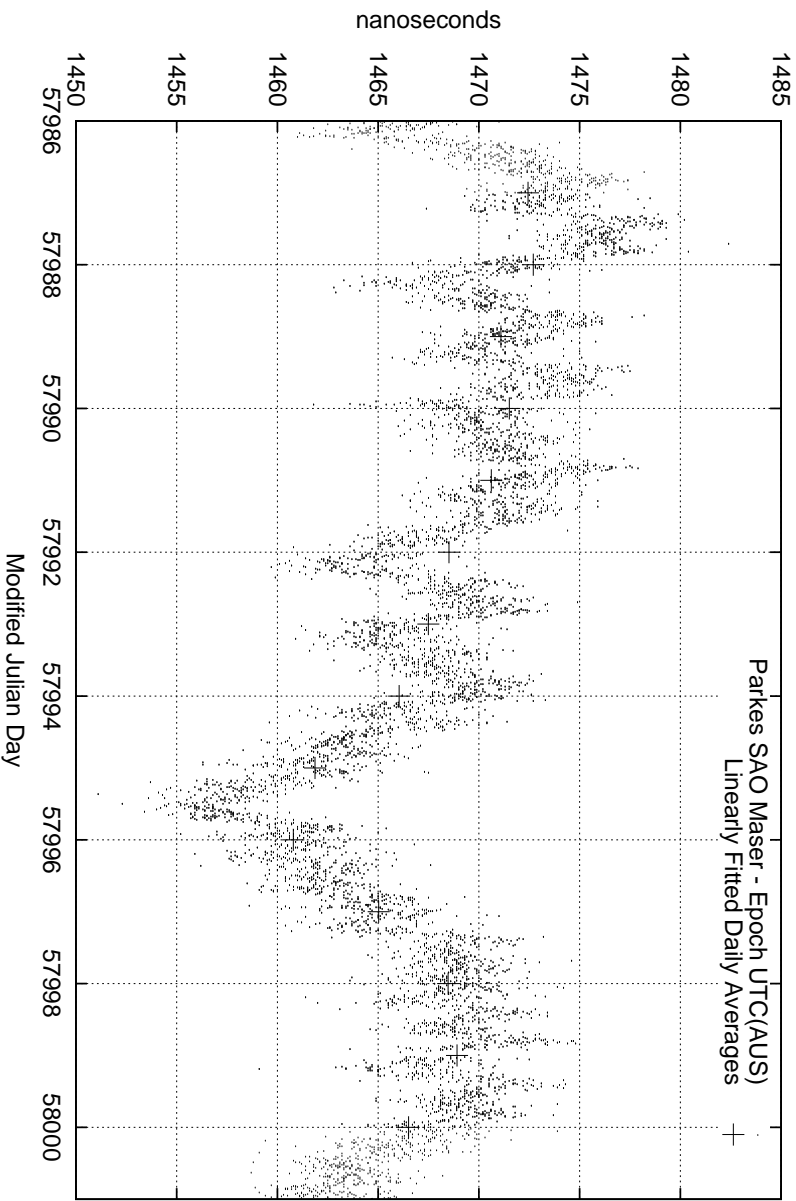

GPS Common-View Time-Transfer between ATNF Parkes and NMI Sydney

Tue Sep 05 22:26:13 2017

GPS Common-View Frequency Transfer between ATNF Parkes and NMI Sydney

Tue Sep 05 22:26:13 2017