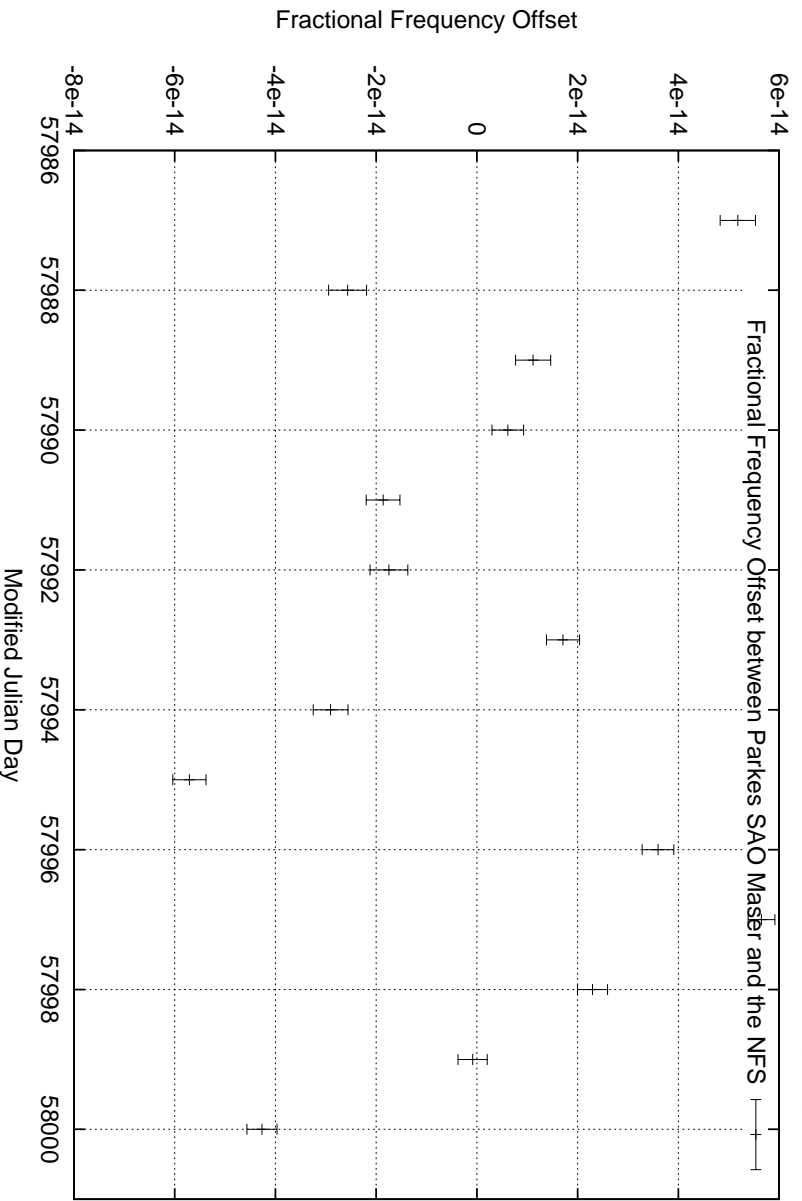

GPS Common-View Time-Transfer between ATNF Parkes and NMI Sydney

Tue Sep 05 22:26:13 2017

GPS Common-View Frequency Transfer between ATNF Parkes and NMI Sydney

Tue Sep 05 22:26:13 2017