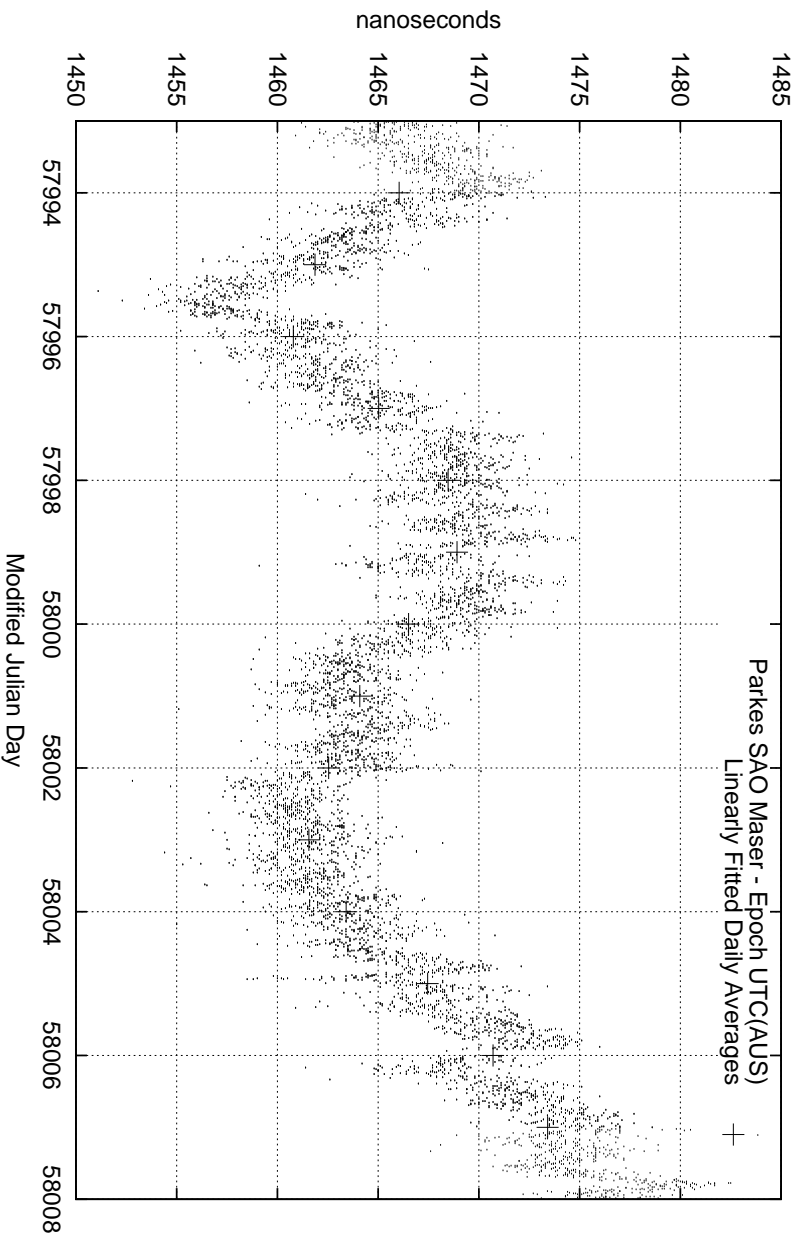

GPS Common-View Time-Transfer between ATNF Parkes and NMI Sydney

GPS Common-View Frequency Transfer between ATNF Parkes and NMI Sydney