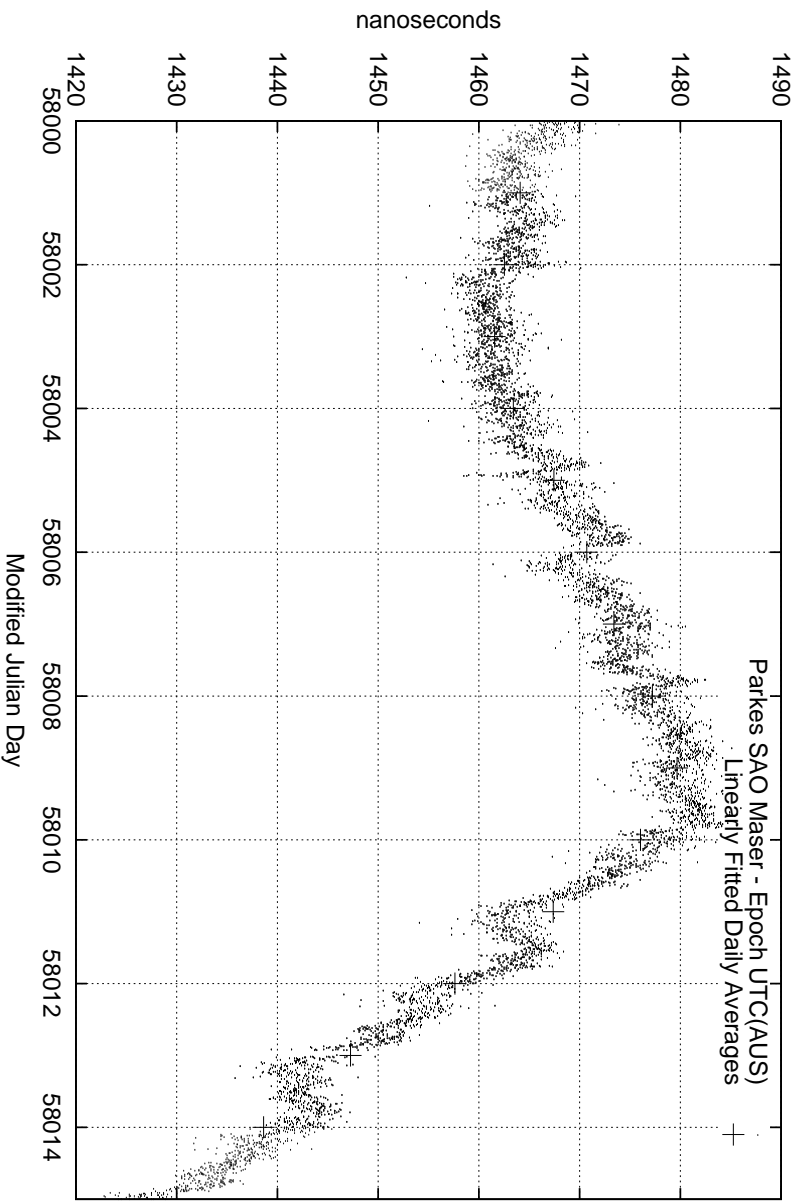

GPS Common-View Time-Transfer between ATNF Parkes and NMI Sydney

Tue Sep 19 22:26:13 2017

GPS Common-View Frequency Transfer between ATNF Parkes and NMI Sydney

Tue Sep 19 22:26:13 2017