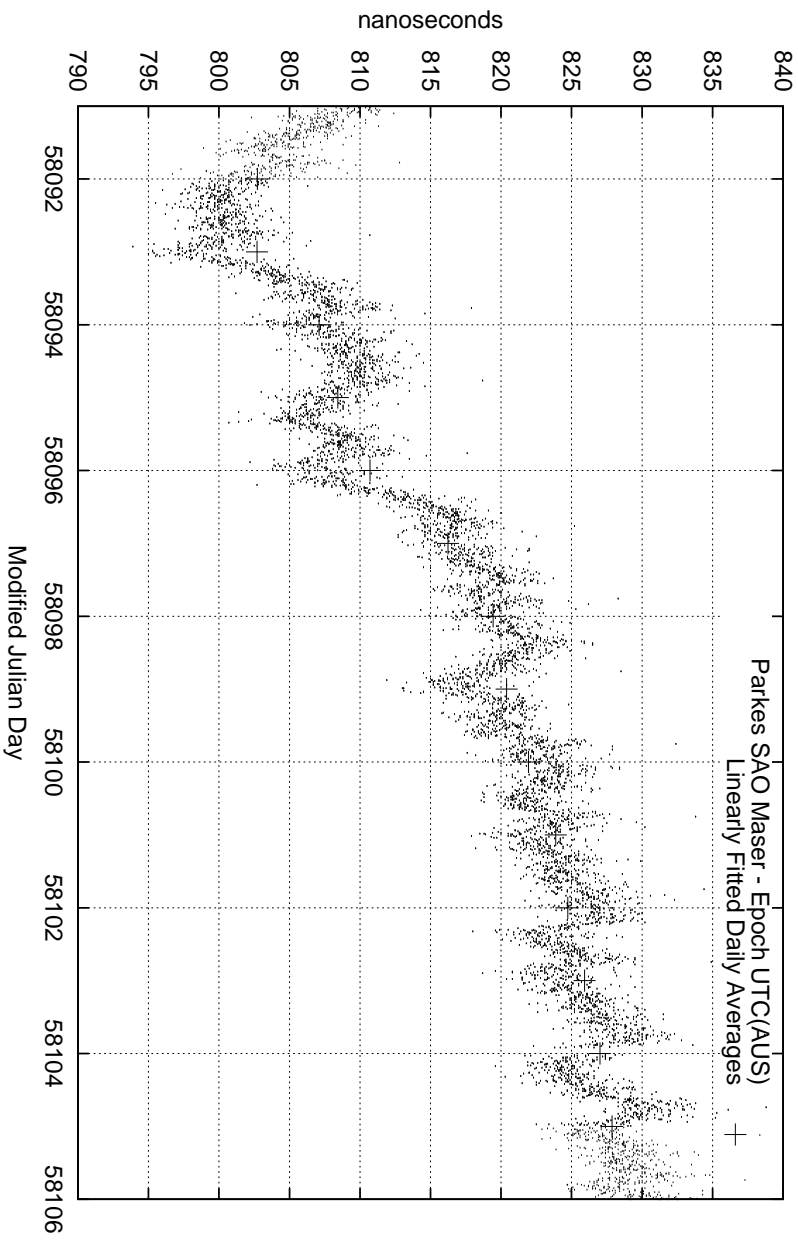

GPS Common-View Time-Transfer between ATNF Parkes and NMI Sydney

GPS Common-View Frequency Transfer between ATNF Parkes and NMI Sydney