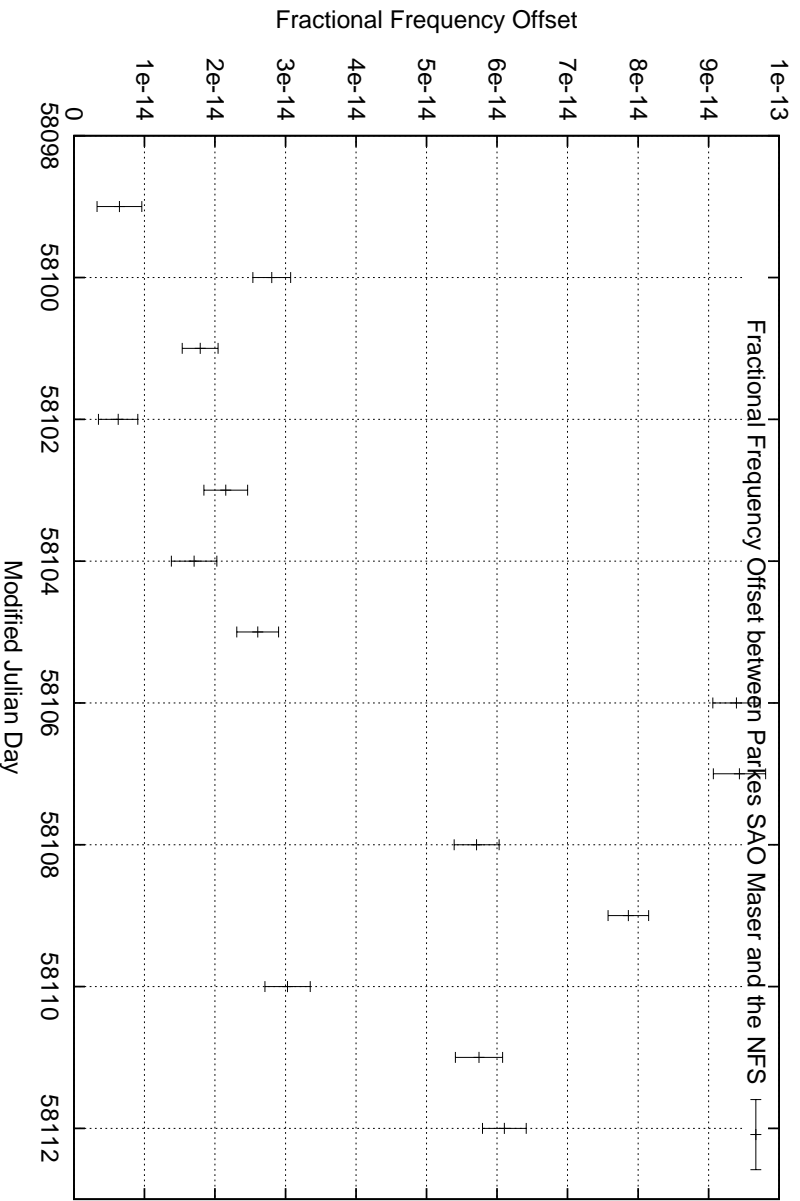

GPS Common-View Time-Transfer between ATNF Parkes and NMI Sydney

Tue Dec 26 22:26:14 2017

GPS Common-View Frequency Transfer between ATNF Parkes and NMI Sydney

Tue Dec 26 22:26:14 2017