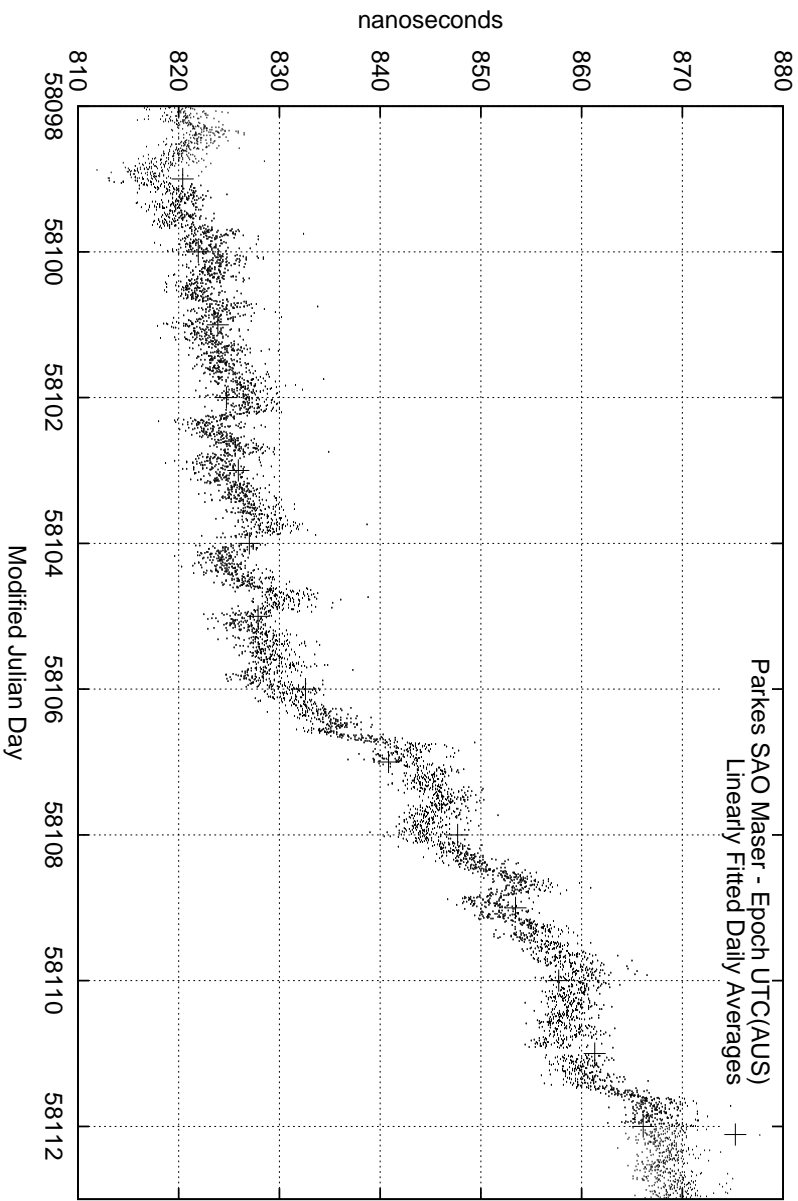

GPS Common-View Time-Transfer between ATNF Parkes and NMI Sydney

Tue Dec 26 22:26:14 2017

GPS Common-View Frequency Transfer between ATNF Parkes and NMI Sydney

Tue Dec 26 22:26:14 2017