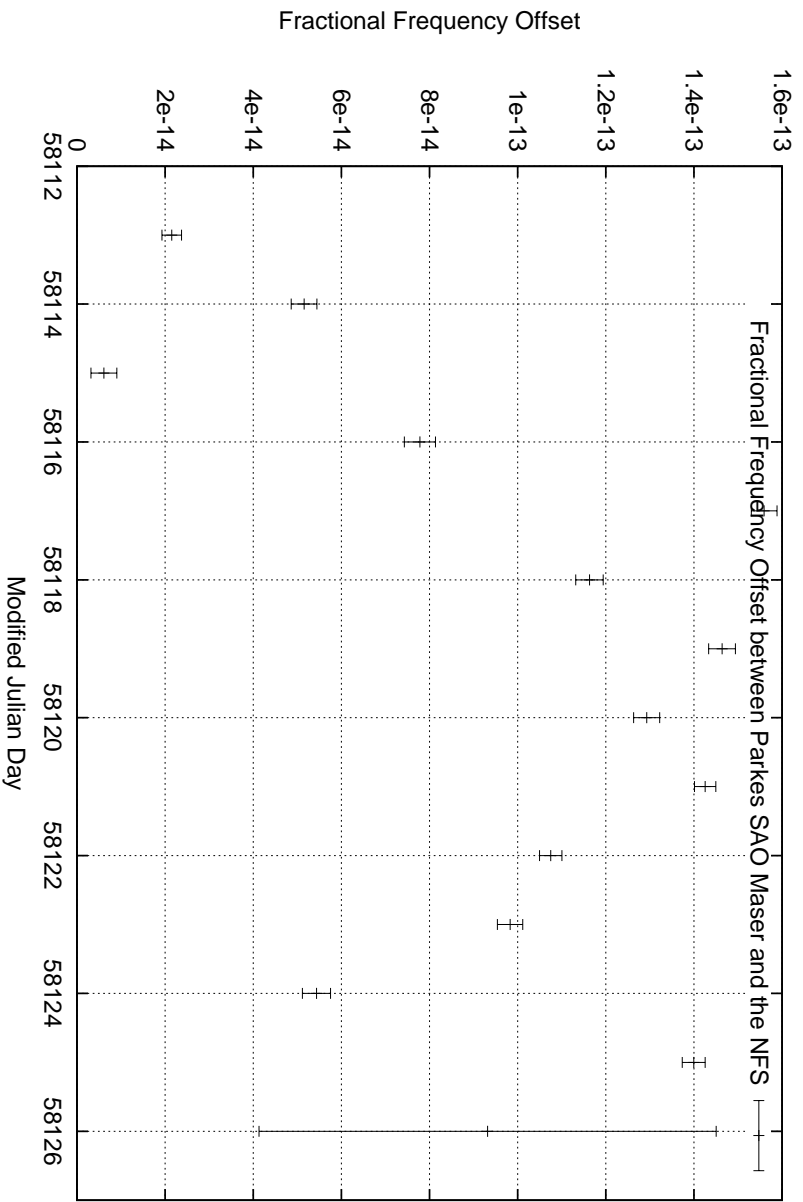

GPS Common-View Time-Transfer between ATNF Parkes and NMI Sydney

Tue Jan 09 22:26:14 2018

GPS Common-View Frequency Transfer between ATNF Parkes and NMI Sydney

Tue Jan 09 22:26:14 2018