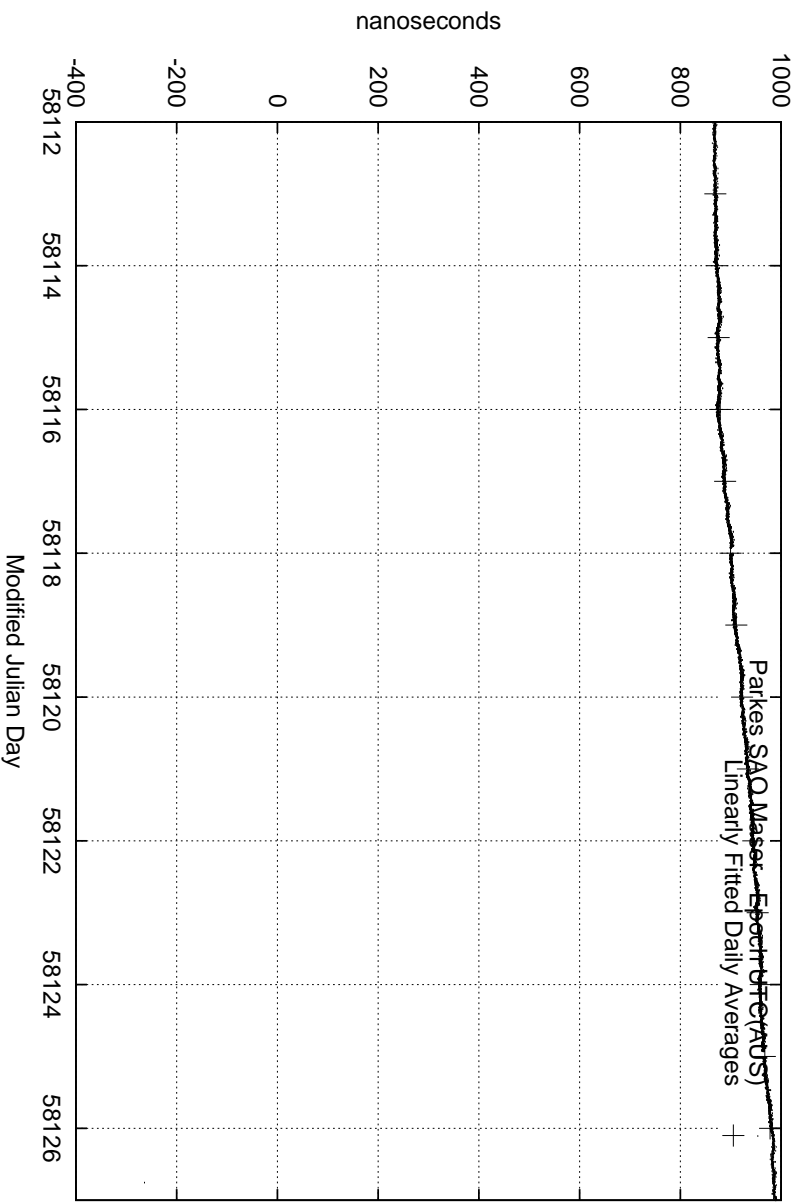

GPS Common-View Time-Transfer between ATNF Parkes and NMI Sydney

Tue Jan 09 22:26:14 2018

GPS Common-View Frequency Transfer between ATNF Parkes and NMI Sydney

Tue Jan 09 22:26:14 2018