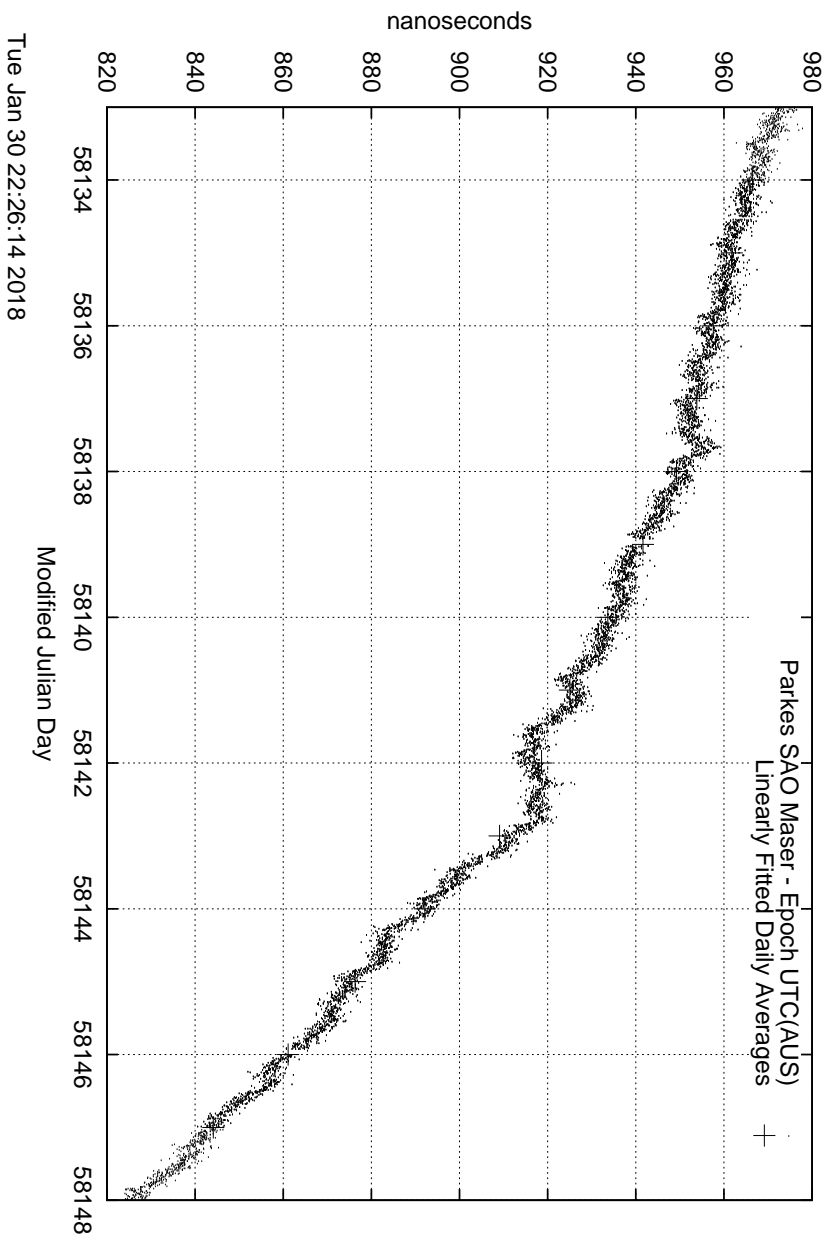

GPS Common-View Time-Transfer between ATNF Parkes and NMI Sydney

GPS Common-View Frequency Transfer between ATNF Parkes and NMI Sydney