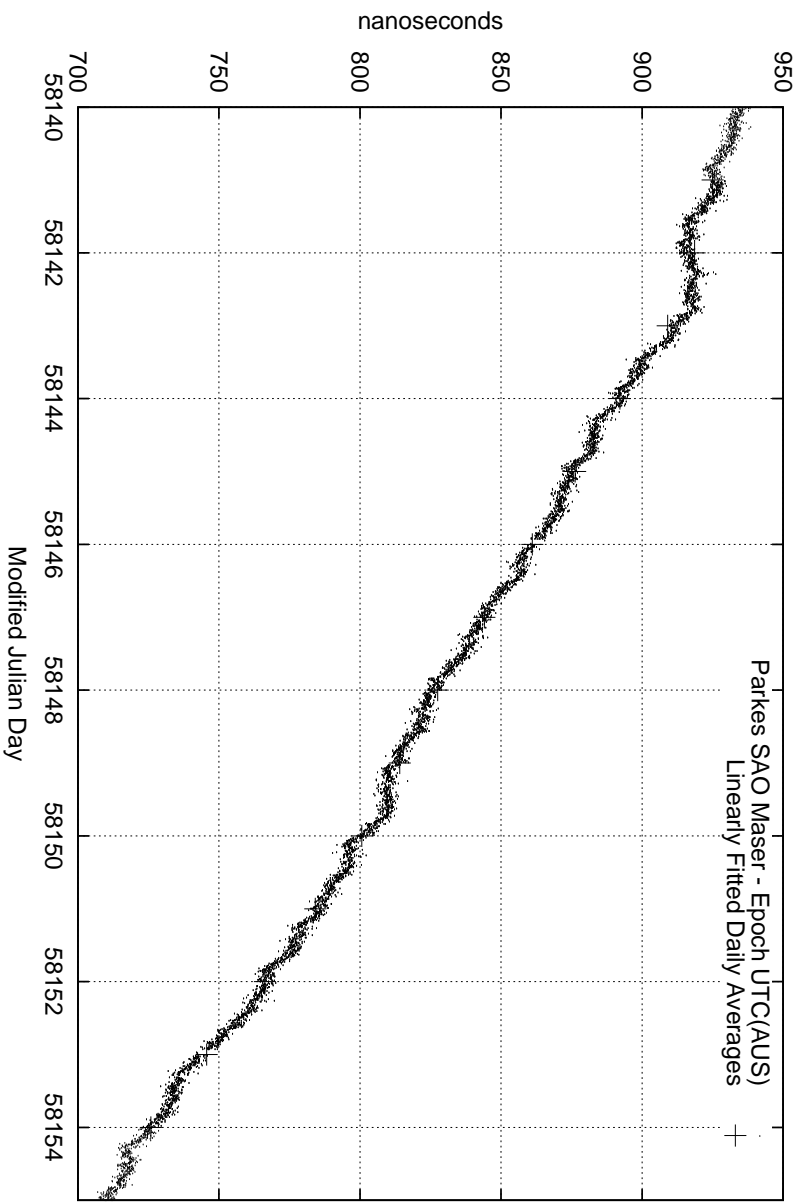

GPS Common-View Time-Transfer between ATNF Parkes and NMI Sydney

GPS Common-View Frequency Transfer between ATNF Parkes and NMI Sydney