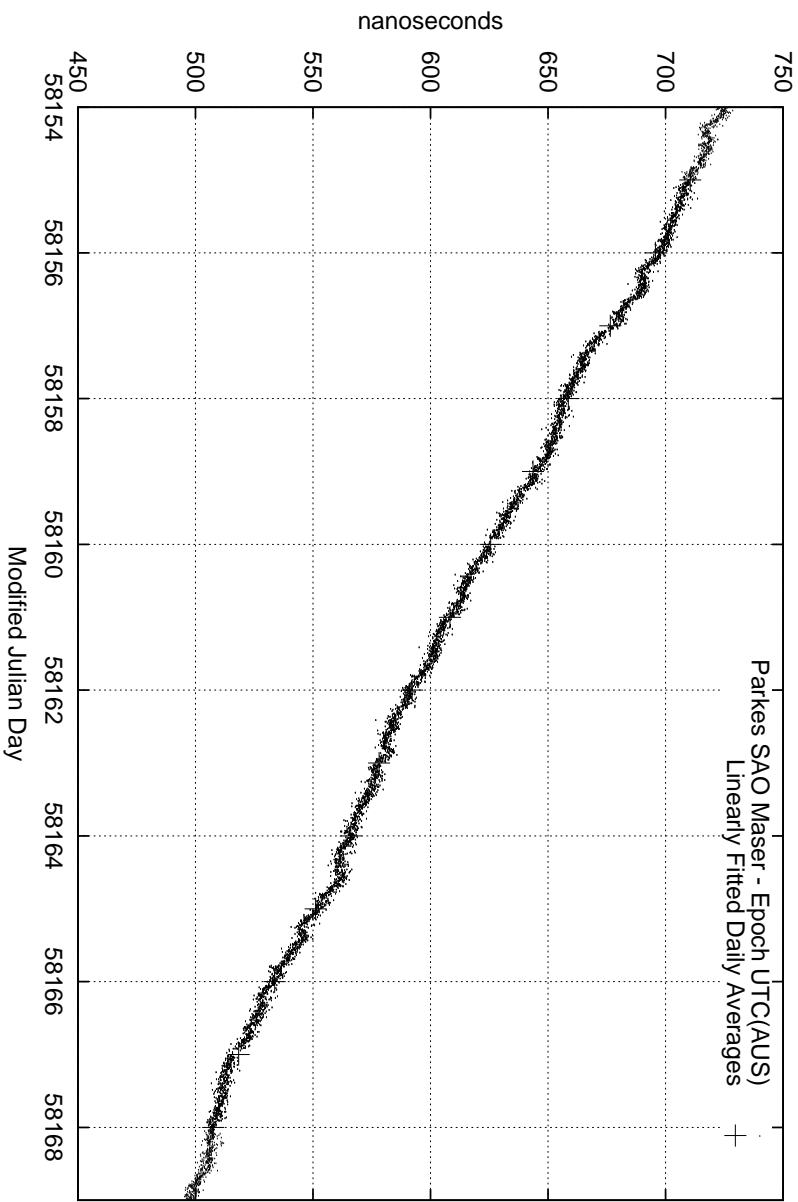

GPS Common-View Time-Transfer between ATNF Parkes and NMI Sydney

GPS Common-View Frequency Transfer between ATNF Parkes and NMI Sydney