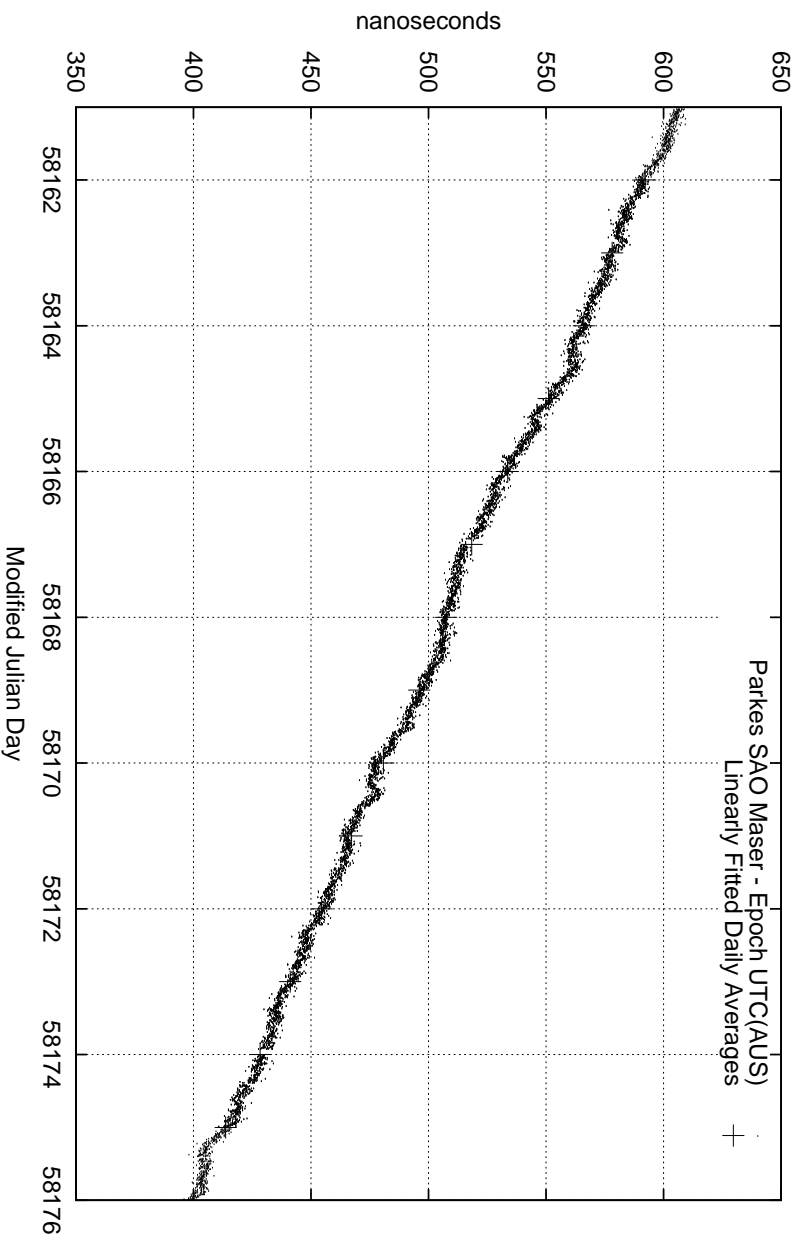

GPS Common-View Time-Transfer between ATNF Parkes and NMI Sydney

Tue Feb 27 22:26:13 2018

GPS Common-View Frequency Transfer between ATNF Parkes and NMI Sydney

Tue Feb 27 22:26:13 2018