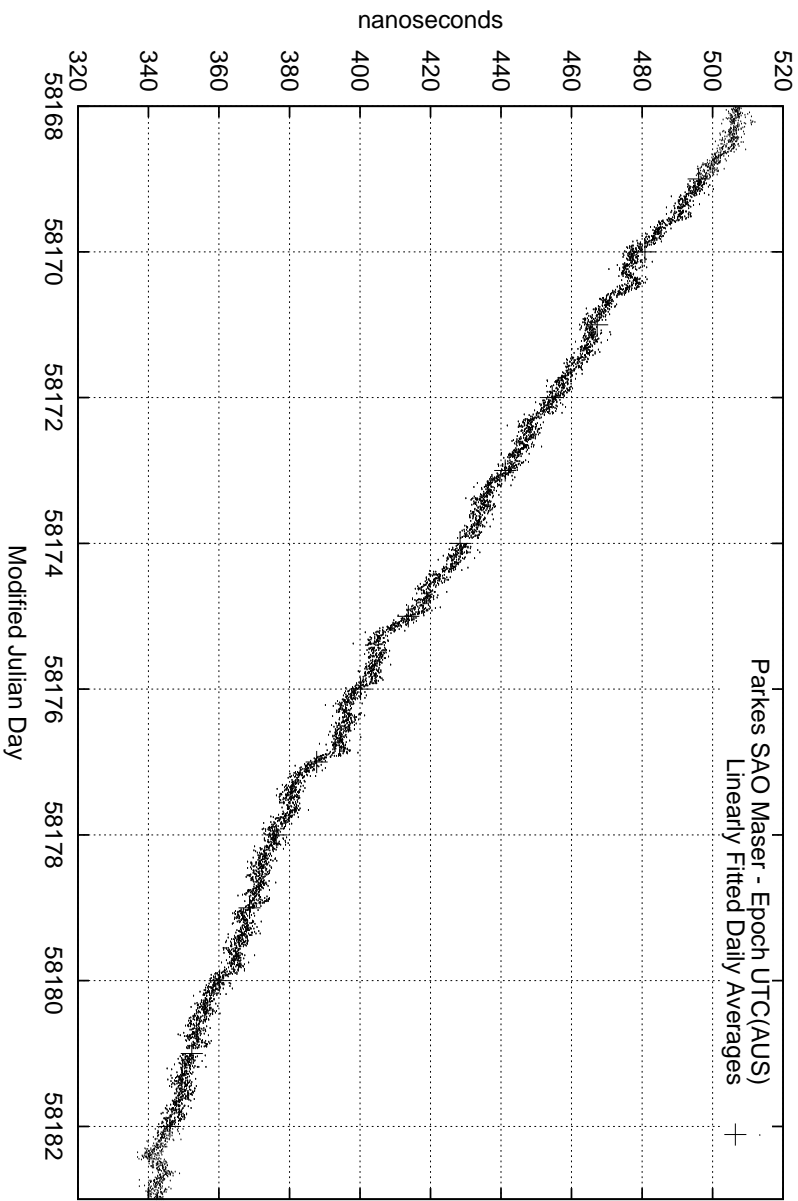

GPS Common-View Time-Transfer between ATNF Parkes and NMI Sydney

GPS Common-View Frequency Transfer between ATNF Parkes and NMI Sydney