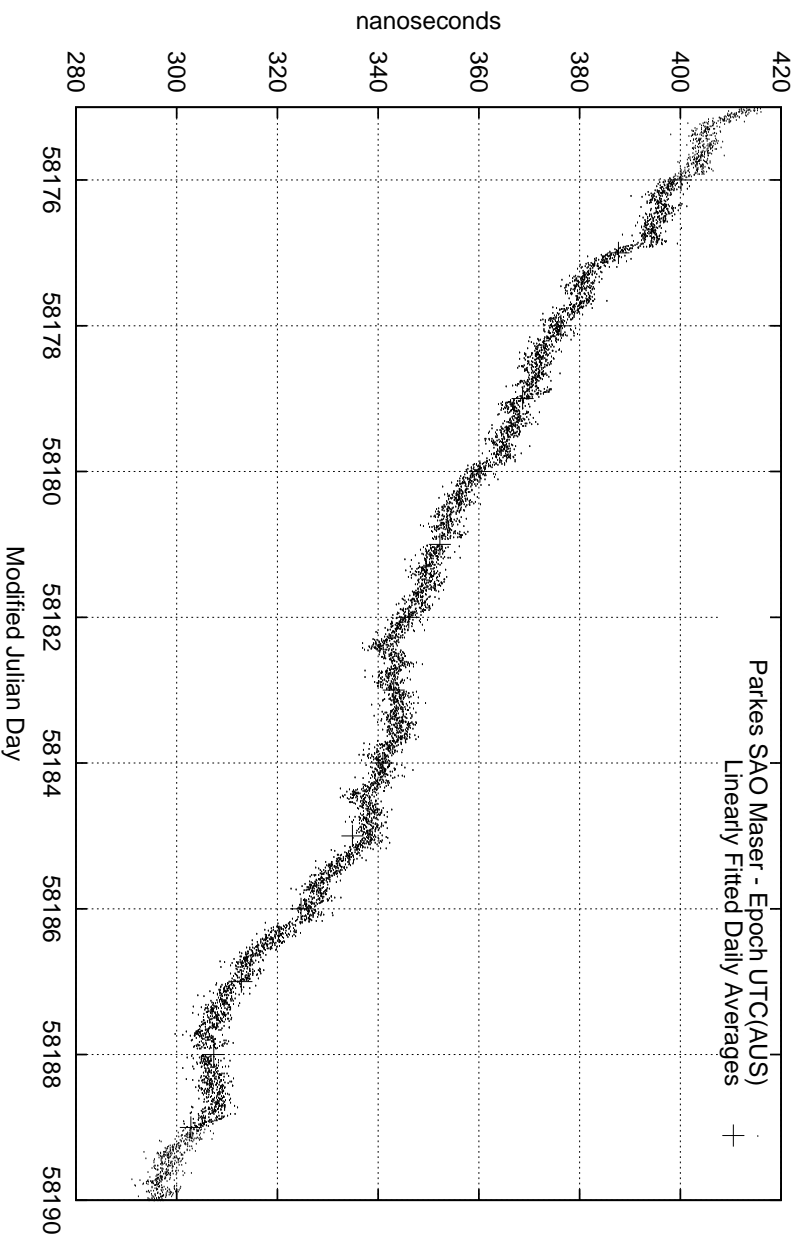

GPS Common-View Time-Transfer between ATNF Parkes and NMI Sydney

Tue Mar 13 22:26:13 2018

GPS Common-View Frequency Transfer between ATNF Parkes and NMI Sydney

Tue Mar 13 22:26:13 2018