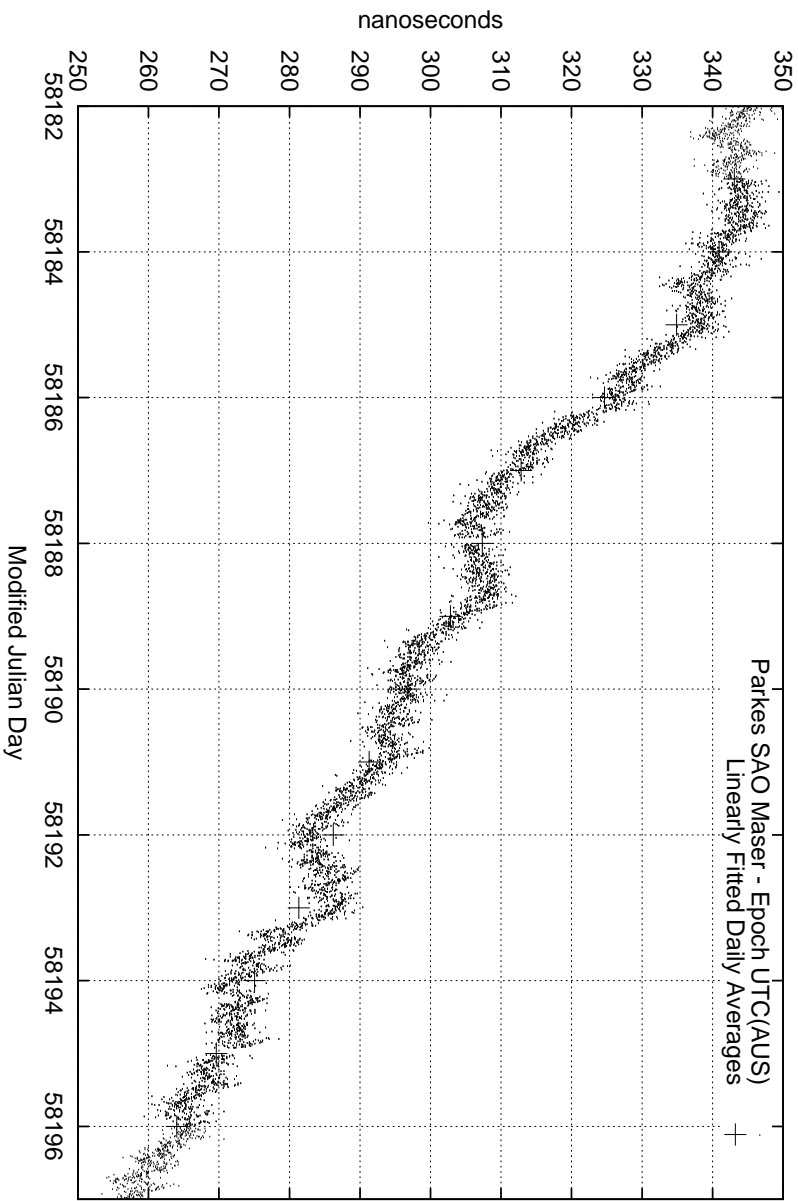

GPS Common-View Time-Transfer between ATNF Parkes and NMI Sydney

GPS Common-View Frequency Transfer between ATNF Parkes and NMI Sydney